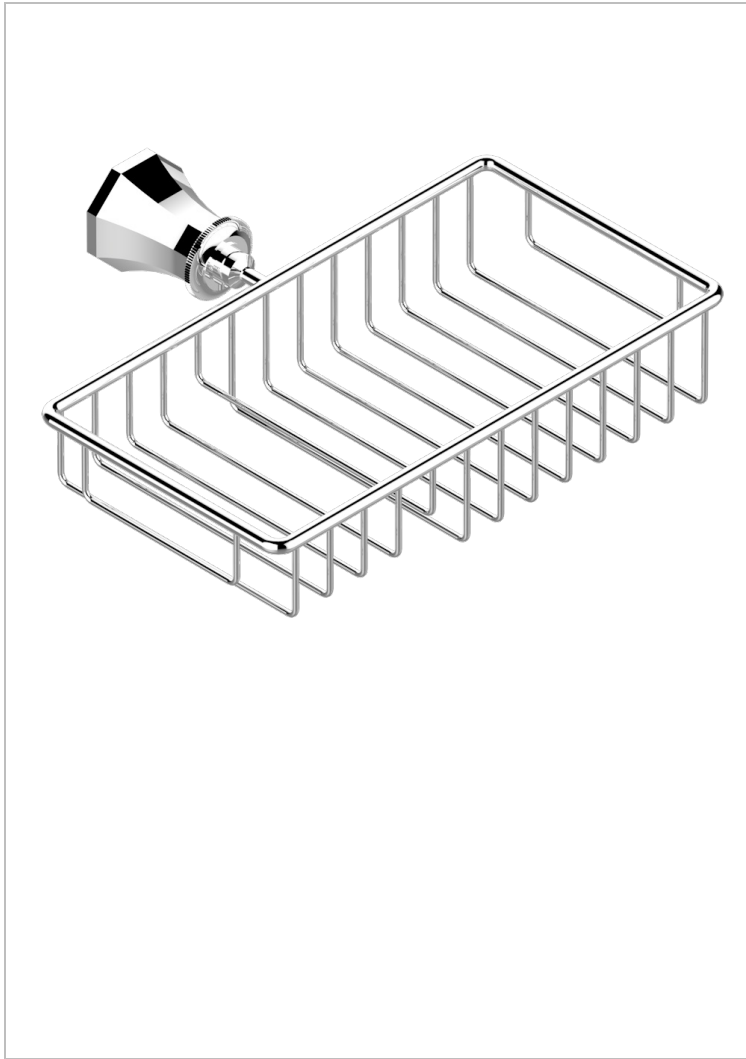

# ART DECO CRYSTAL

A56-2620

Soap and sponge holder, wall mounted

THG<sup>®</sup>  
PARIS

## CHARACTERISTIC

- Art Déco Crystal
- Soap and sponge holder, wall mounted