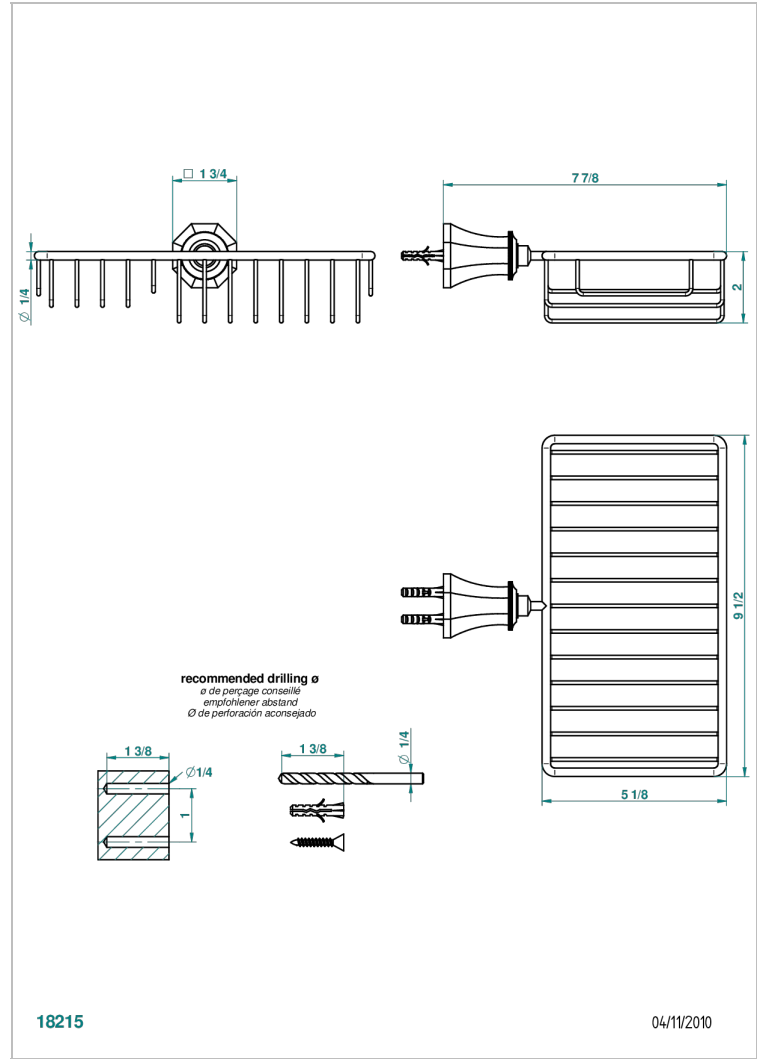

# ART DECO CRYSTAL

A56-2620

Soap and sponge holder, wall mounted

THG<sup>®</sup>  
PARIS

## CHARACTERISTIC

- Art Déco Crystal
- Soap and sponge holder, wall mounted