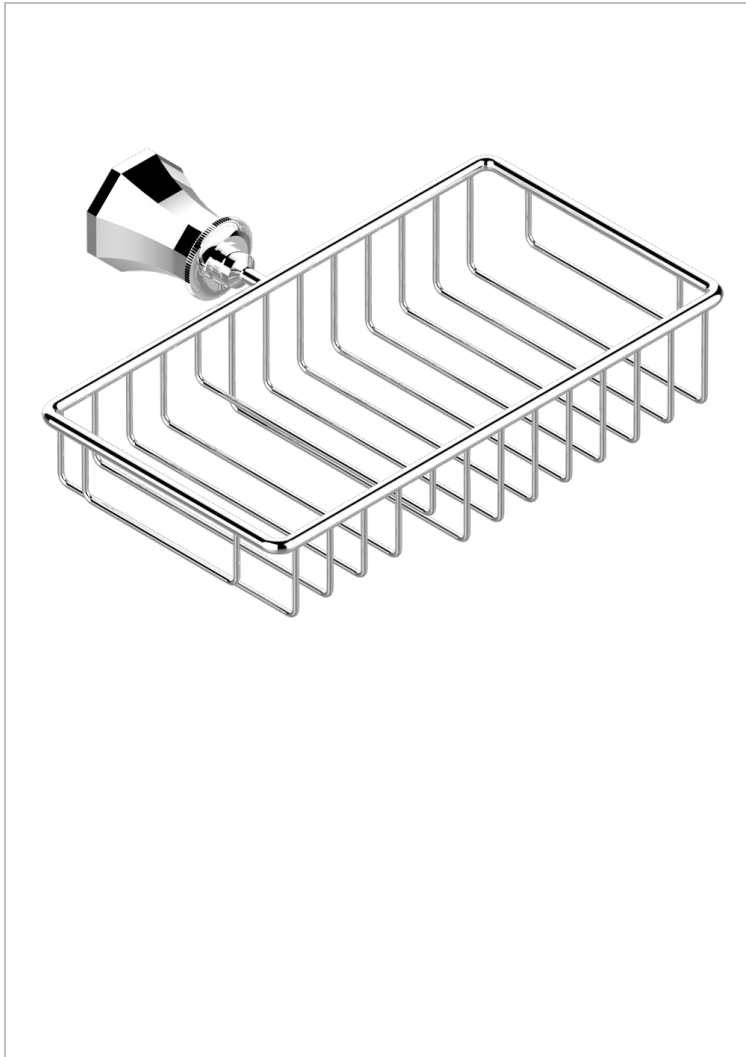

ART DECO CRYSTAL

A56-2620

Combined soap and sponge holder with flange, 240 x 130 mm

THG[®]
PARIS

CHARACTERISTIC

- Art Déco Crystal
- Combined soap and sponge holder with flange, 240 x 130 mm

AVAILABLE FINITIONS