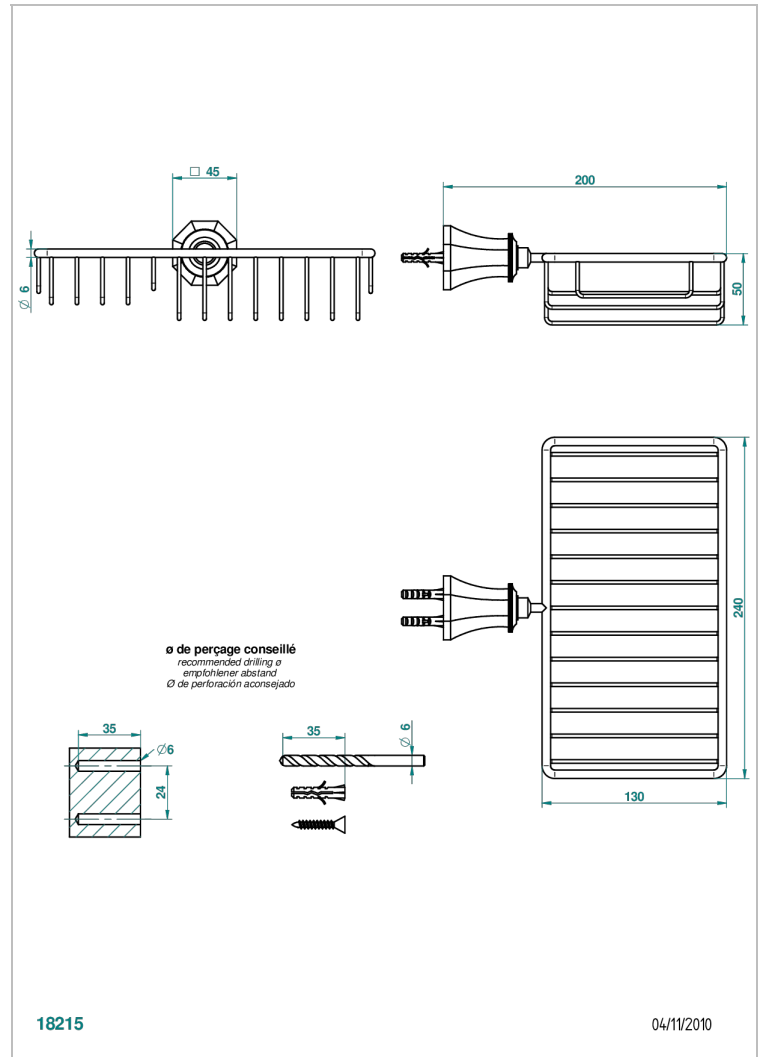

ART DECO CRYSTAL

A56-2620

Combined soap and sponge holder with flange, 240 x 130 mm

THG[®]
PARIS

CHARACTERISTIC

- Art Déco Crystal
- Combined soap and sponge holder with flange, 240 x 130 mm

AVAILABLE FINITIONS