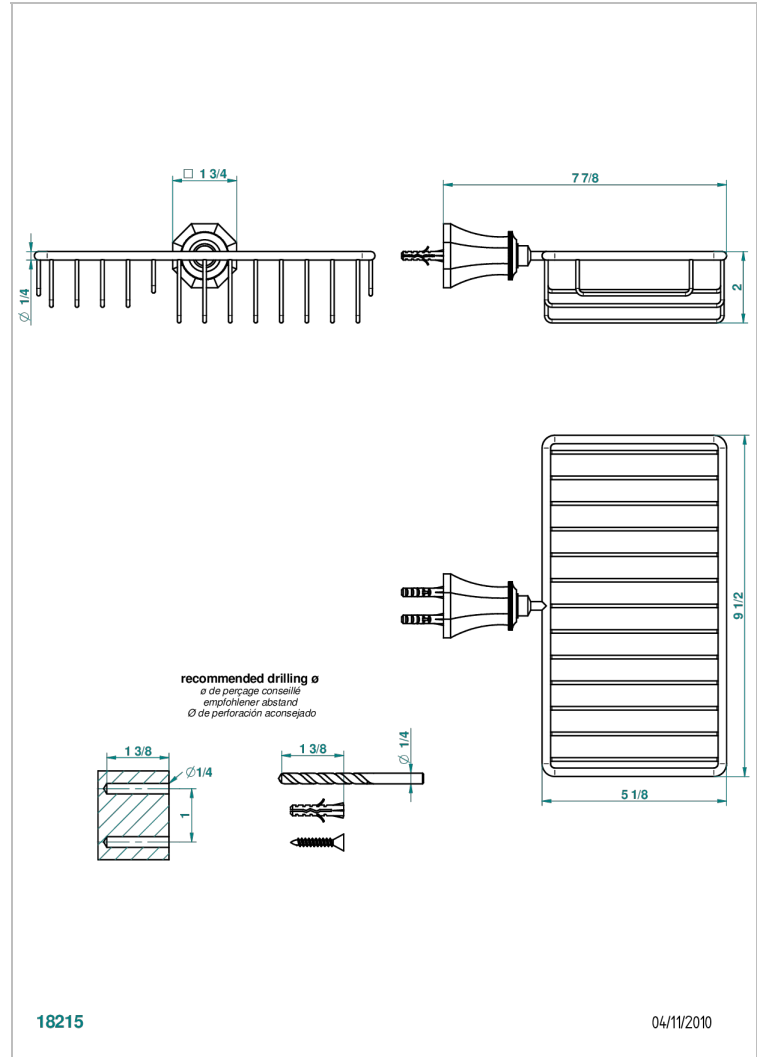

ART DECO CRYSTAL

A56-2620

Combined soap and sponge holder with flange, 240 x 130 mm

CHARACTERISTIC

- Art Déco Crystal
- Combined soap and sponge holder with flange, 240 x 130 mm

AVAILABLE FINITIONS

Antique nickel - H28
Black ceram - D30
Blush PVD - H62
Brass color PVD - H49
Brown bronze color PVD - F33
Gold color PVD - H52