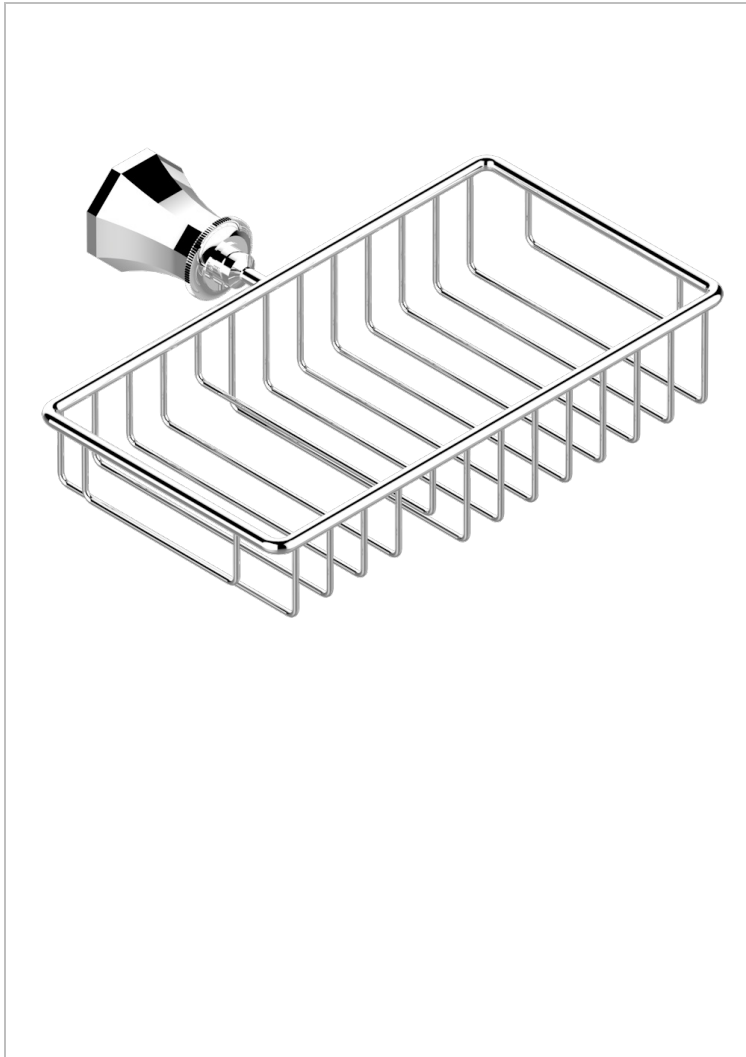

ART DECO CRYSTAL

A56-2620

Combined soap and sponge holder with flange, 240 x 130 mm

CHARACTERISTIC

- Art Déco Crystal
- Combined soap and sponge holder with flange, 240 x 130 mm

AVAILABLE FINITIONS

Antique nickel - H28
Black ceram - D30
Blush PVD - H62
Brass color PVD - H49
Brown bronze color PVD - F33
Gold color PVD - H52