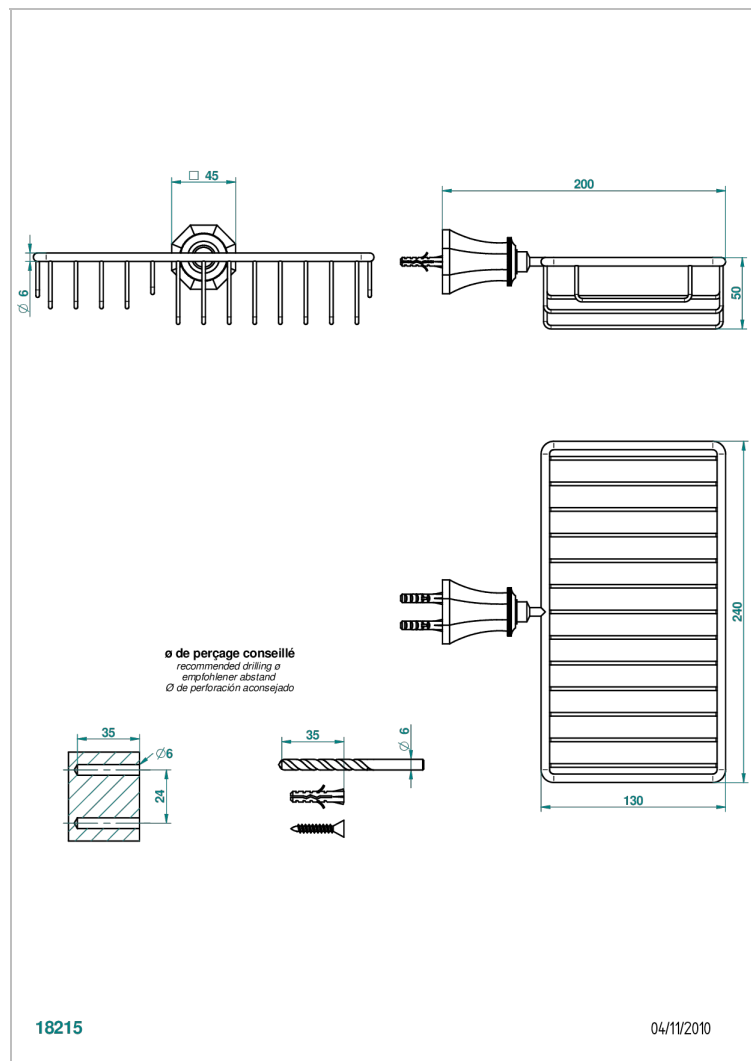

ART DECO WITH LEVER HANDLES

A55-2620

Soap and sponge holder, wall mounted

CHARACTERISTIC

- Art Déco with lever handles
- Soap and sponge holder, wall mounted

AVAILABLE FINITIONS

Black ceram - D30
Blush PVD - H62
Brass color PVD - H49
Brown bronze color PVD - F33
Chrome polished - A02
Chrome polished / gold polished - G02