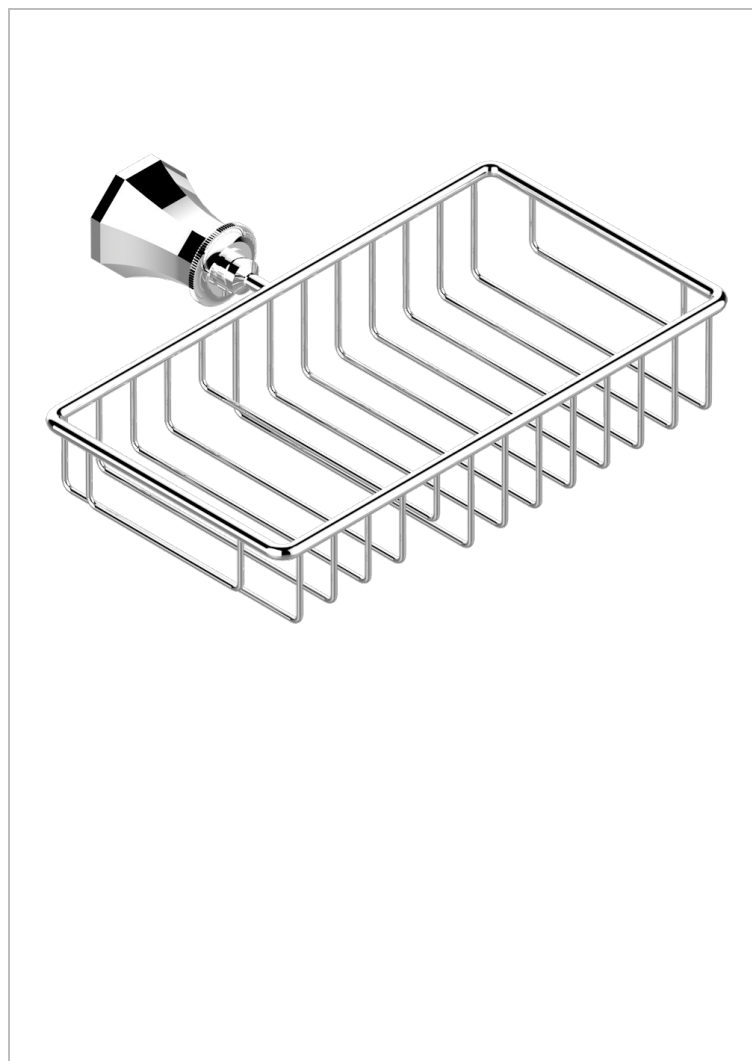

ART DECO WITH LEVER HANDLES

A55-2620

Soap and sponge holder, wall mounted

CHARACTERISTIC

- Art Déco with lever handles
- Soap and sponge holder, wall mounted

AVAILABLE FINITIONS

Black ceram - D30
Blush PVD - H62
Brass color PVD - H49
Brown bronze color PVD - F33
Chrome polished - A02
Chrome polished / gold polished - G02