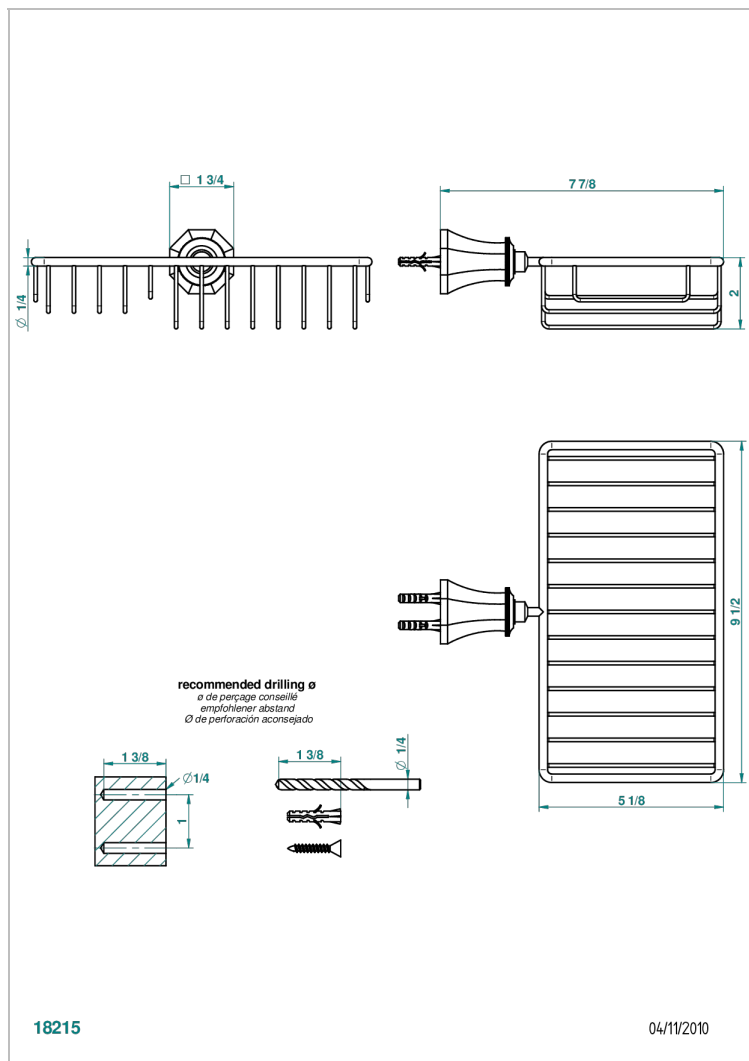

ART DECO WITH LEVER HANDLES

A55-2620

Soap and sponge holder, wall mounted

18215

04/11/2010

CHARACTERISTIC

- Art Déco with lever handles
- Soap and sponge holder, wall mounted

AVAILABLE FINITIONS