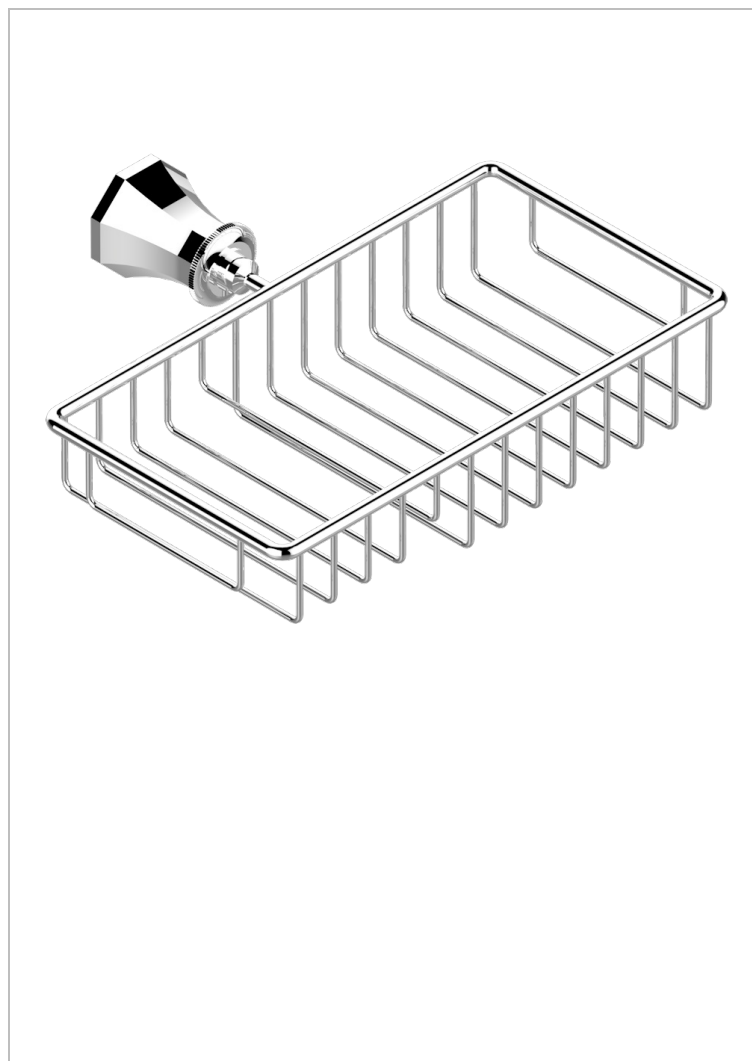

ART DECO WITH LEVER HANDLES

A55-2620

Soap and sponge holder, wall mounted

18215

04/11/2010

CHARACTERISTIC

- Art Déco with lever handles
- Soap and sponge holder, wall mounted

AVAILABLE FINITIONS