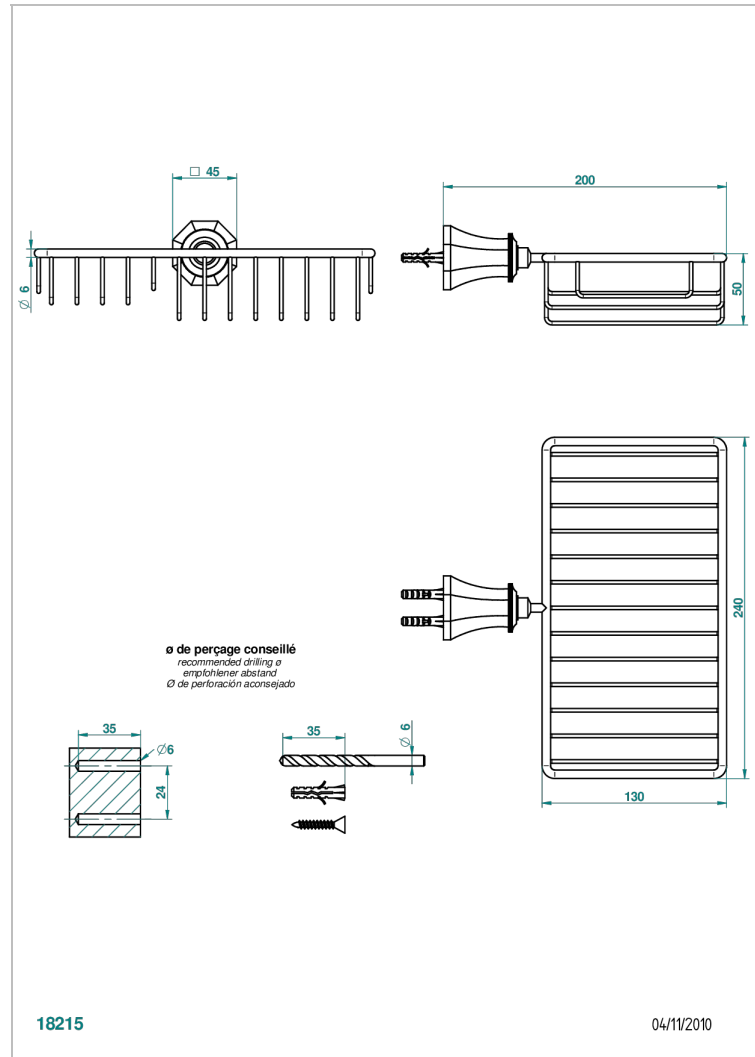

ART DECO WITH LEVER

A55-2620

Combined soap and sponge holder with flange, 240 x 130 mm

CHARACTERISTIC

- Art Déco with lever
- Combined soap and sponge holder with flange, 240 x 130 mm

AVAILABLE FINITIONS

Antique nickel - H28
Black ceram - D30
Blush PVD - H62
Brass color PVD - H49
Brown bronze color PVD - F33
Gold color PVD - H52