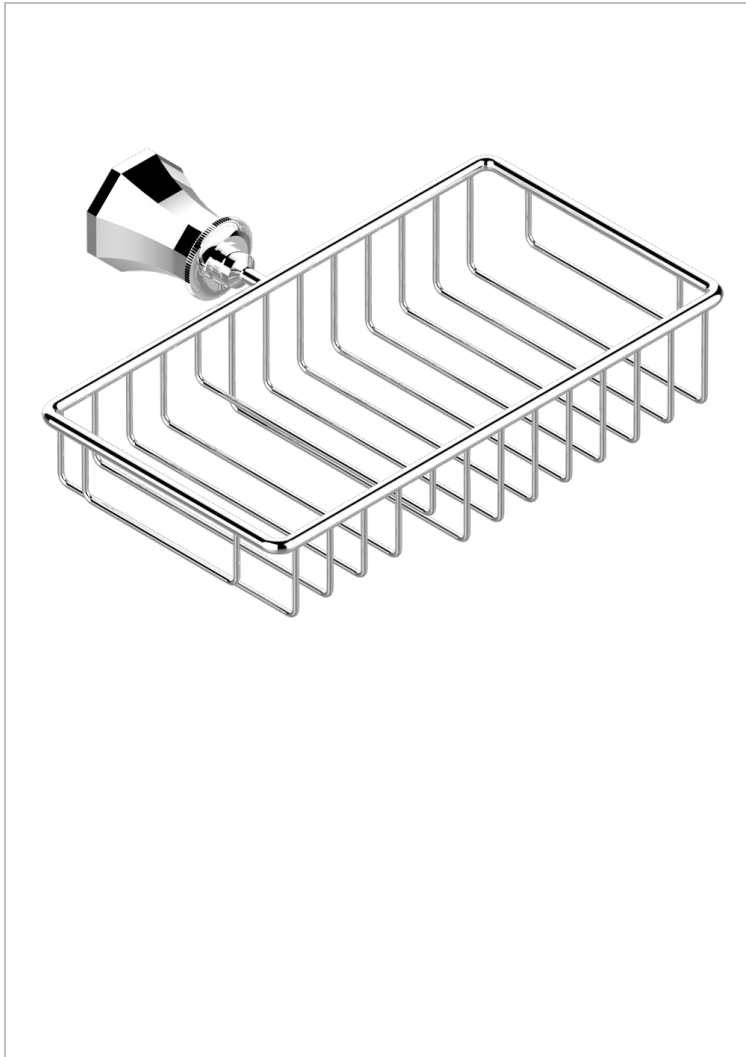

ART DECO WITH LEVER

A55-2620

Combined soap and sponge holder with flange, 240 x 130 mm

CHARACTERISTIC

- Art Déco with lever
- Combined soap and sponge holder with flange, 240 x 130 mm

AVAILABLE FINITIONS

Antique nickel - H28
Black ceram - D30
Blush PVD - H62
Brass color PVD - H49
Brown bronze color PVD - F33
Gold color PVD - H52