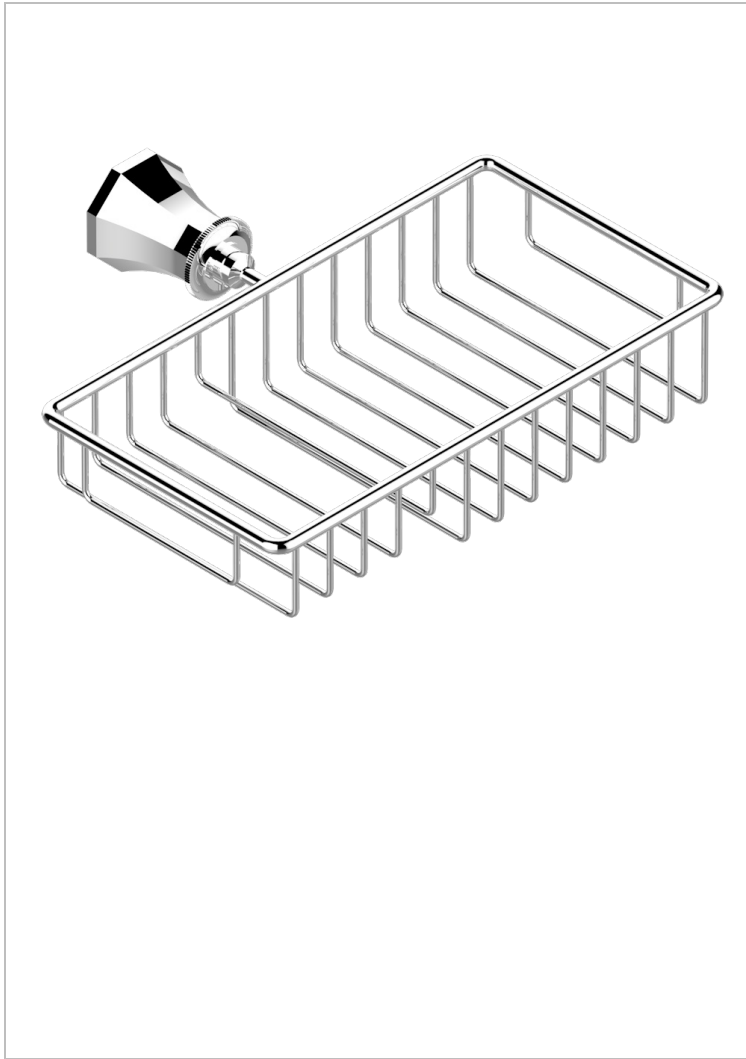

# ART DECO WITH LEVER

A55-2620

Combined soap and sponge holder with flange, 240 x 130 mm

## CHARACTERISTIC

- Art Déco with lever
- Combined soap and sponge holder with flange, 240 x 130 mm