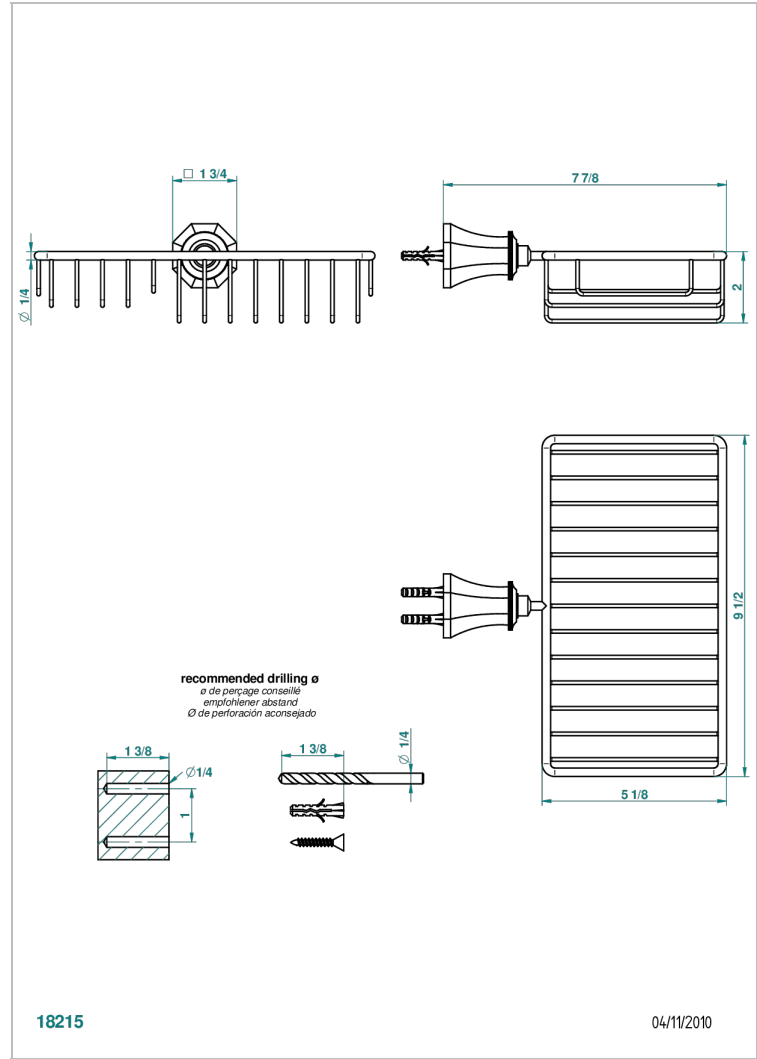

# ART DECO WITH LEVER

A55-2620

Combined soap and sponge holder with flange, 240 x 130 mm

## CHARACTERISTIC

- Art Déco with lever
- Combined soap and sponge holder with flange, 240 x 130 mm