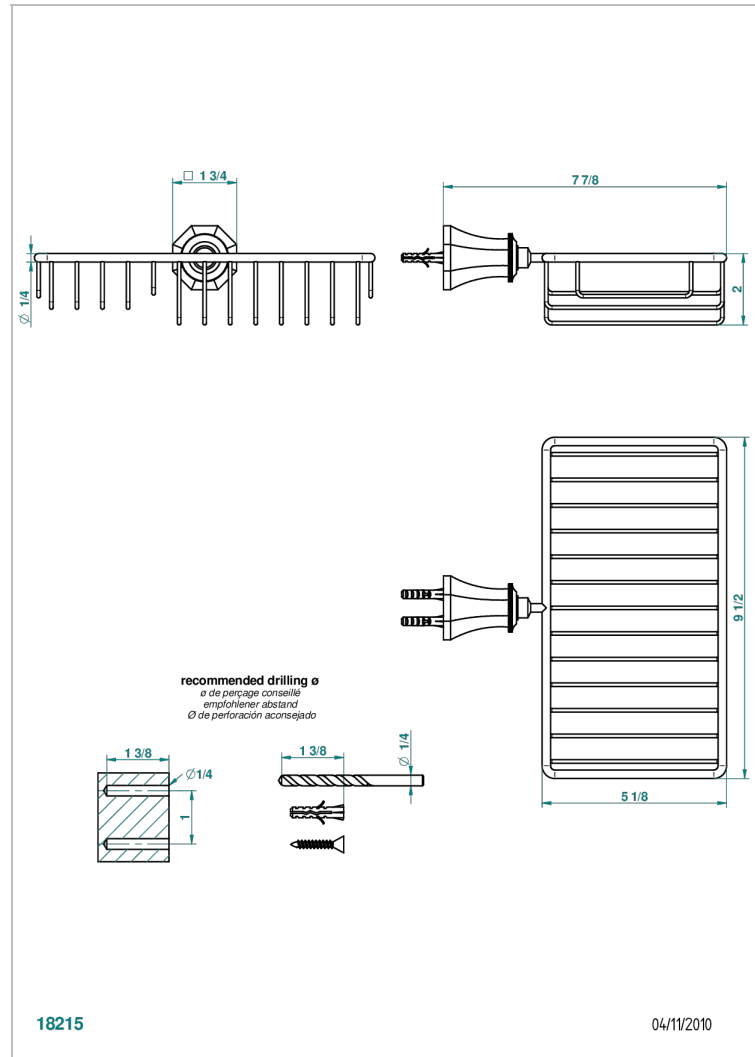

ART DECO WITH LEVER

A55-2620

Combined soap and sponge holder with flange, 240 x 130 mm

CHARACTERISTIC

- Art Déco with lever
- Combined soap and sponge holder with flange, 240 x 130 mm

AVAILABLE FINITIONS

Antique nickel - H28
Black ceram - D30
Blush PVD - H62
Brass color PVD - H49
Brown bronze color PVD - F33
Gold color PVD - H52