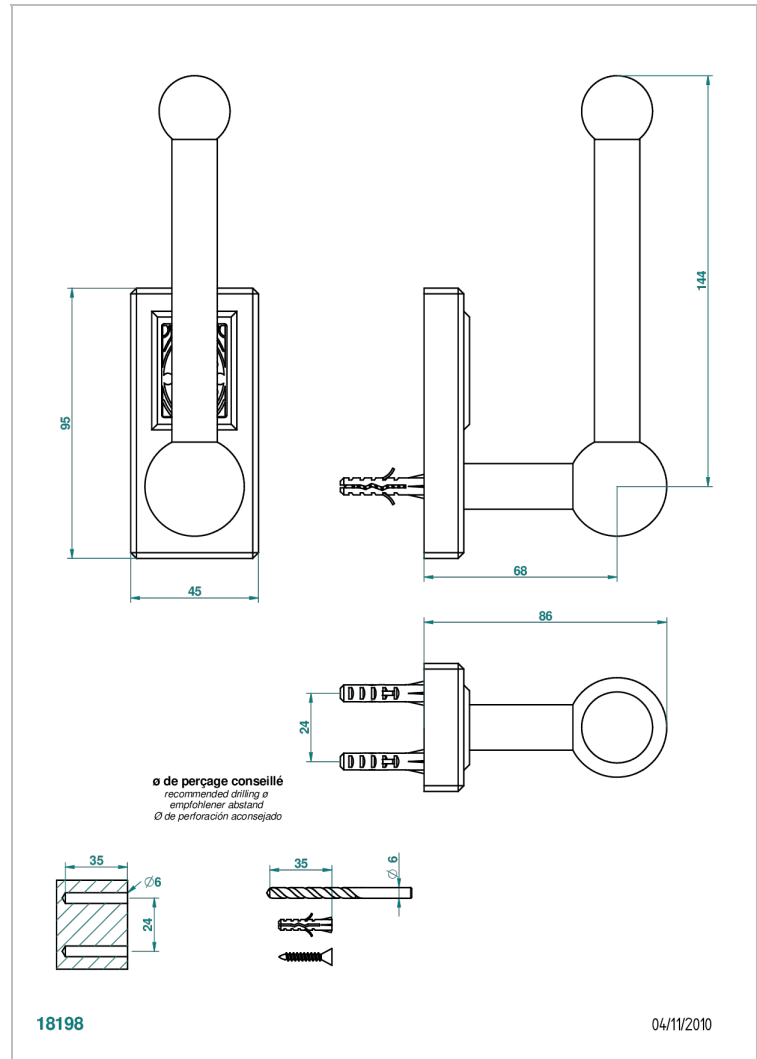

METROPOLIS CLEAR CRYSTAL

A2A-542

Reserve toilet paper holder

CHARACTERISTIC

- Métropolis Clear crystal
- Reserve toilet paper holder

AVAILABLE FINITIONS

Black ceram - D30
Blush PVD - H62
Brass color PVD - H49
Brown bronze color PVD - F33
Chrome polished - A02
Chrome polished / gold polished - G02

Matt nickel color PVD - H56
Nickel antique / Sovereign - H28
Nickel color PVD - H55
Nickel polished - B01
Soft gold - F30
Soft matt gold - F31

Umber PVD - H66