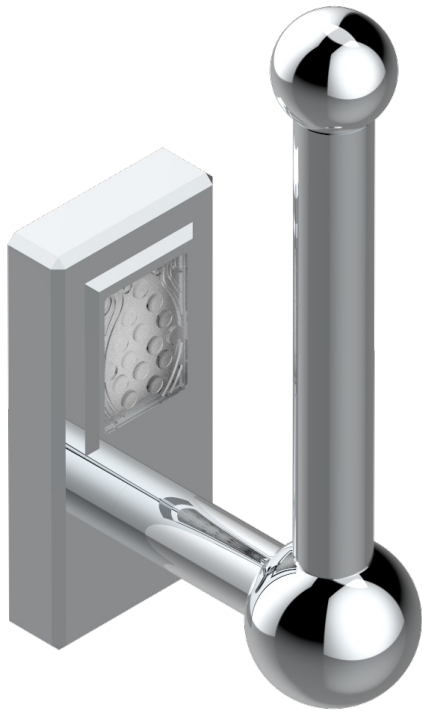

METROPOLIS CLEAR CRYSTAL

A2A-542

Reserve toilet paper holder

CHARACTERISTIC

- Métropolis Clear crystal
- Reserve toilet paper holder

AVAILABLE FINITIONS

Black ceram - D30
Blush PVD - H62
Brass color PVD - H49
Brown bronze color PVD - F33
Chrome polished - A02
Chrome polished / gold polished - G02

Gold color PVD - H52
Gold mat - F07
Gold polished - F01
Graphite PVD - H64
Matt Umber PVD - H67
Matt blush PVD - H60

Matt brass color PVD - H50
Matt brown bronze color PVD - F34
Matt chrome (American satin) - C02
Matt gold color PVD - H53
Matt graphite PVD - H65
Matt nickel (American satin) - C01

Matt nickel color PVD - H56
Nickel antique / Sovereign - H28
Nickel color PVD - H55
Nickel polished - B01
Soft gold - F30
Soft matt gold - F31

Umber PVD - H66