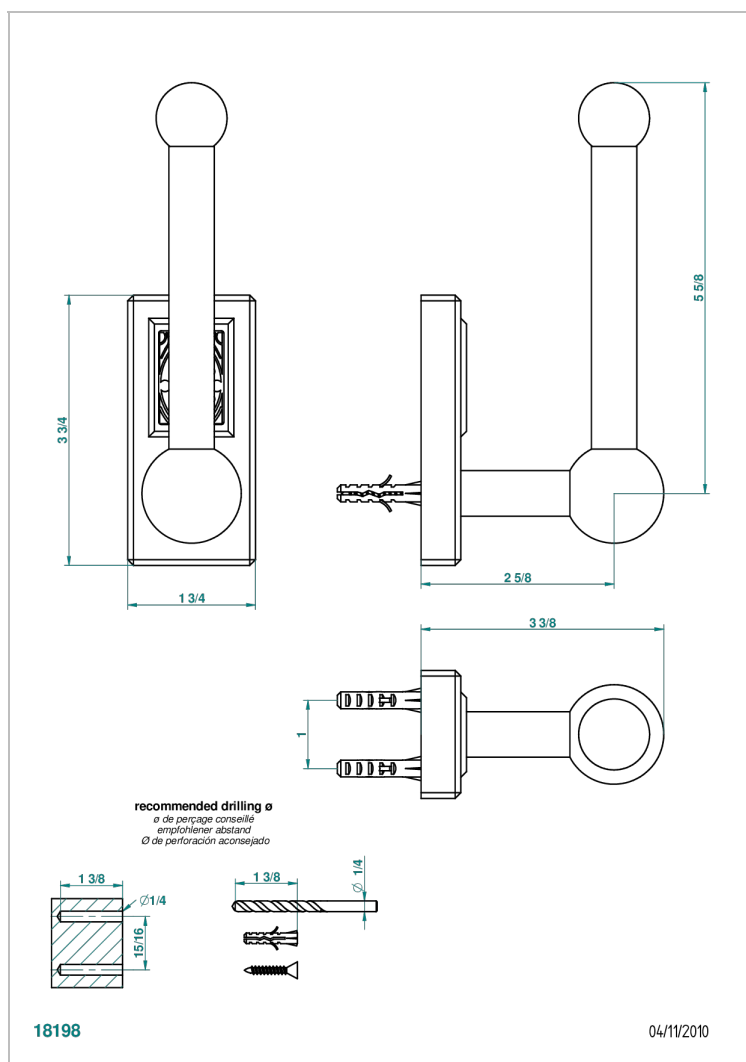

# METROPOLIS CLEAR CRYSTAL

A2A-542

Reserve toilet paper holder

## CHARACTERISTIC

- Métropolis Clear crystal
- Reserve toilet paper holder