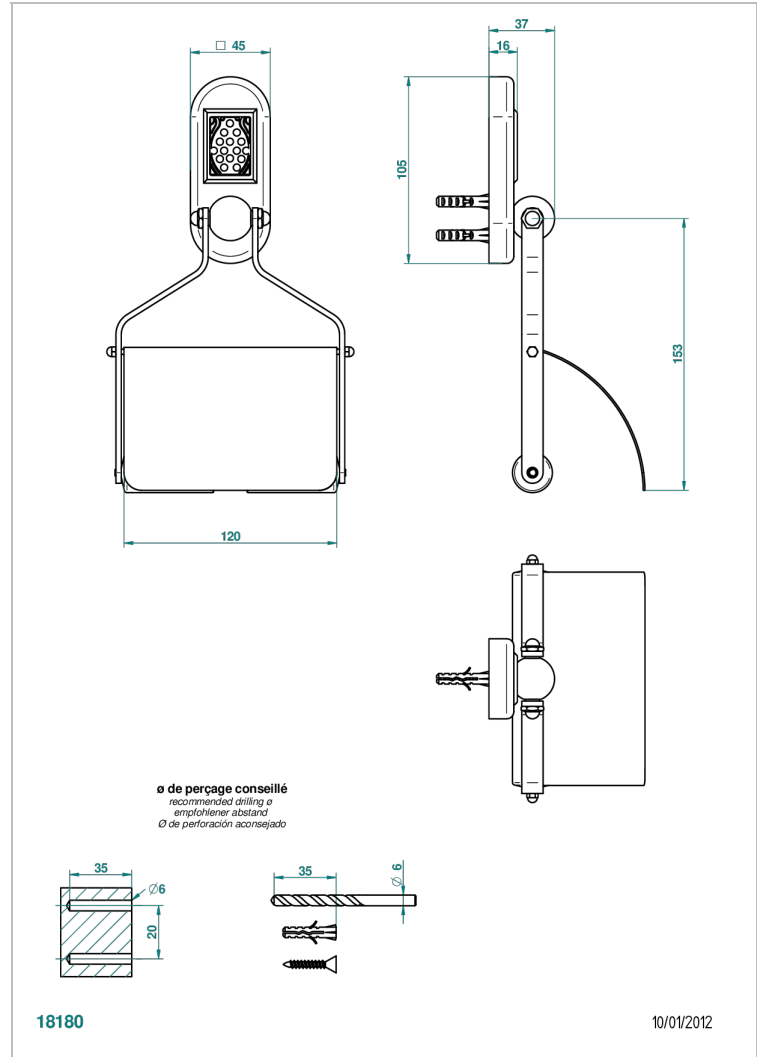

VENICE

A2E-540

Toilet paper holder, single mount with cover

THG[®]
PARIS

CHARACTERISTIC

- Venice
- Toilet paper holder, single mount with cover

AVAILABLE FINITIONS

Black ceram - D30
Blush PVD - H62
Brass color PVD - H49
Brown bronze color PVD - F33
Chrome polished - A02
Chrome polished / gold polished - G02