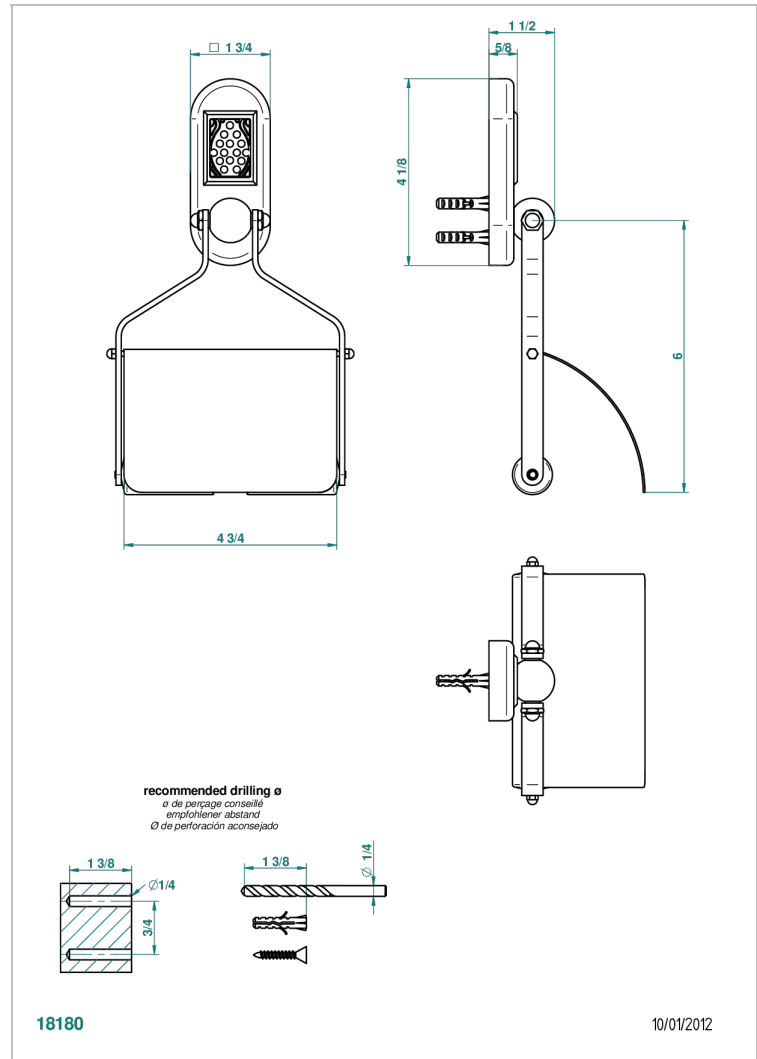

# VENICE

A2E-540

Toilet paper holder, single mount with cover

## CHARACTERISTIC

- Venice
- Toilet paper holder, single mount with cover