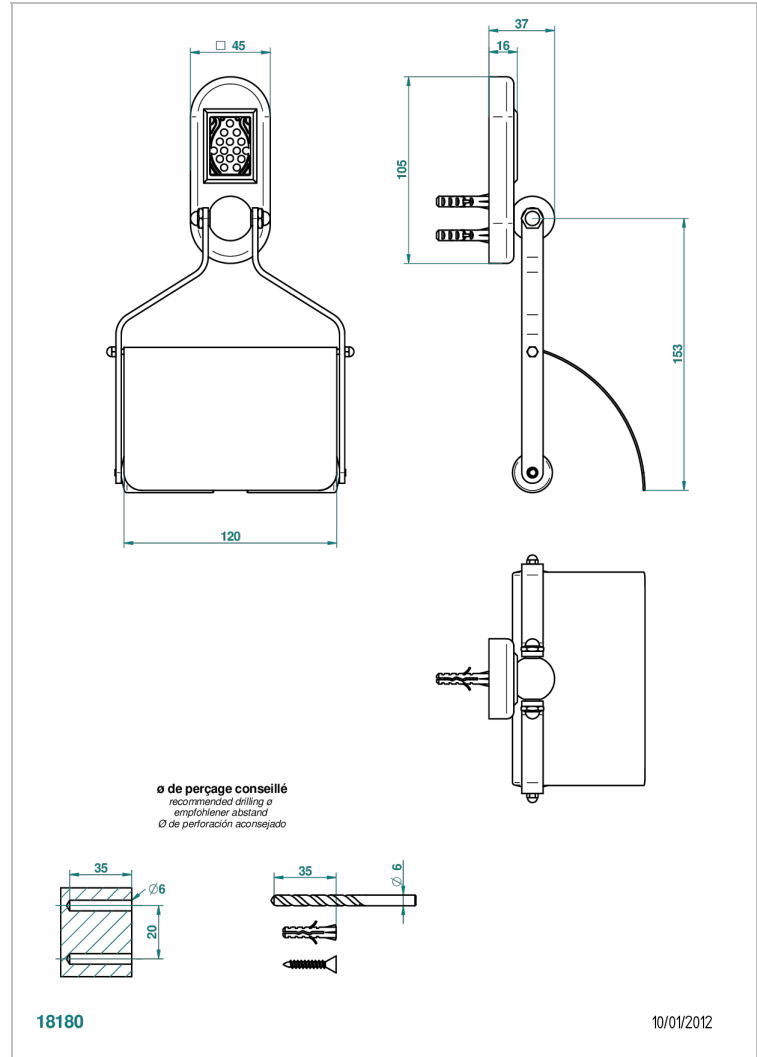

# VENICE

A2E-540

Wall mounted WC paper holder with cover

THG<sup>®</sup>  
PARIS

## CHARACTERISTIC

- Venice
- Wall mounted WC paper holder with cover