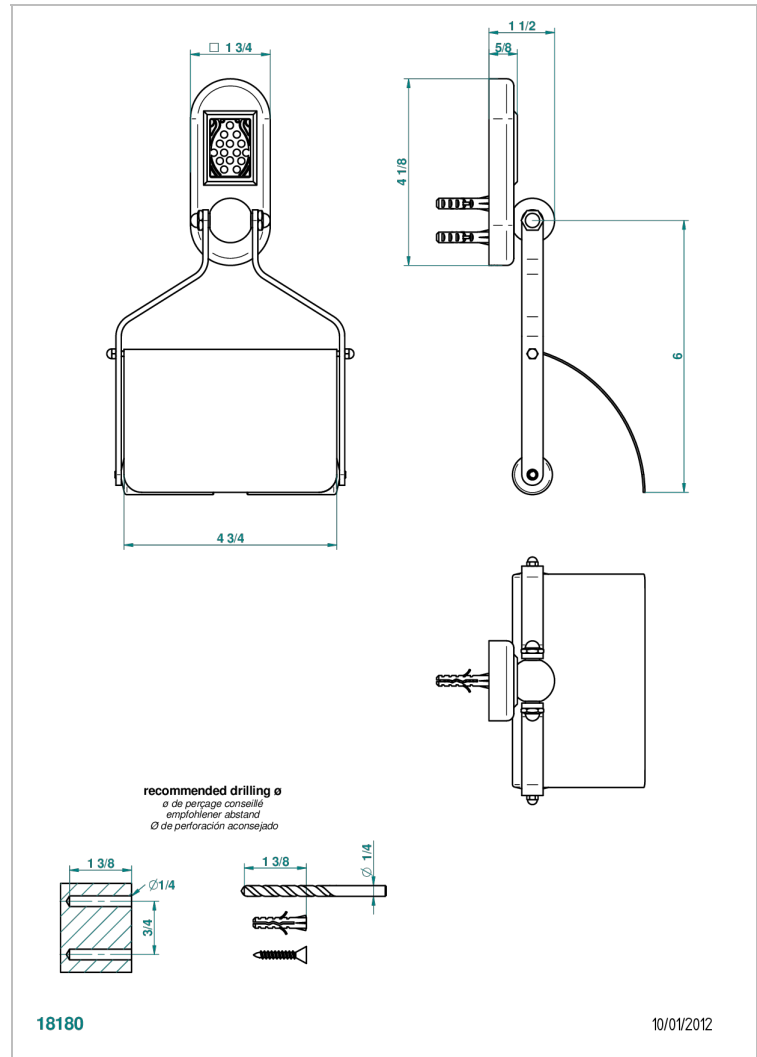

VENICE

A2E-540

Wall mounted WC paper holder with cover

CHARACTERISTIC

- Venice
- Wall mounted WC paper holder with cover

AVAILABLE FINITIONS

Antique nickel - H28
 Black ceram - D30
 Blush PVD - H62
 Brass color PVD - H49
 Brown bronze color PVD - F33
 Gold color PVD - H52