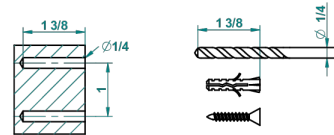

18194

13/10/2015

CHARACTERISTIC

- Naïade
- Metal toilet brush holder with brush with cover wall mounted

AVAILABLE FINITIONS

Black ceram - D30
Blush PVD - H62
Brass color PVD - H49
Brown bronze color PVD - F33
Chrome polished - A02
Chrome polished / gold polished - G02

Copper antique matt, coated - H07
Gold color PVD - H52
Gold mat - F07
Gold polished - F01
Graphite PVD - H64
Light coated bronze - D01

Matt Umber PVD - H67
Matt blush PVD - H60
Matt brass color PVD - H50
Matt brown bronze color PVD - F34
Matt chrome (American satin) - C02
Matt gold color PVD - H53

Matt graphite PVD - H65
Matt nickel (American satin) - C01
Matt nickel color PVD - H56
Nickel antique / Sovereign - H28
Nickel color PVD - H55
Nickel polished - B01

Soft gold - F30
Soft matt gold - F31
Umber PVD - H66