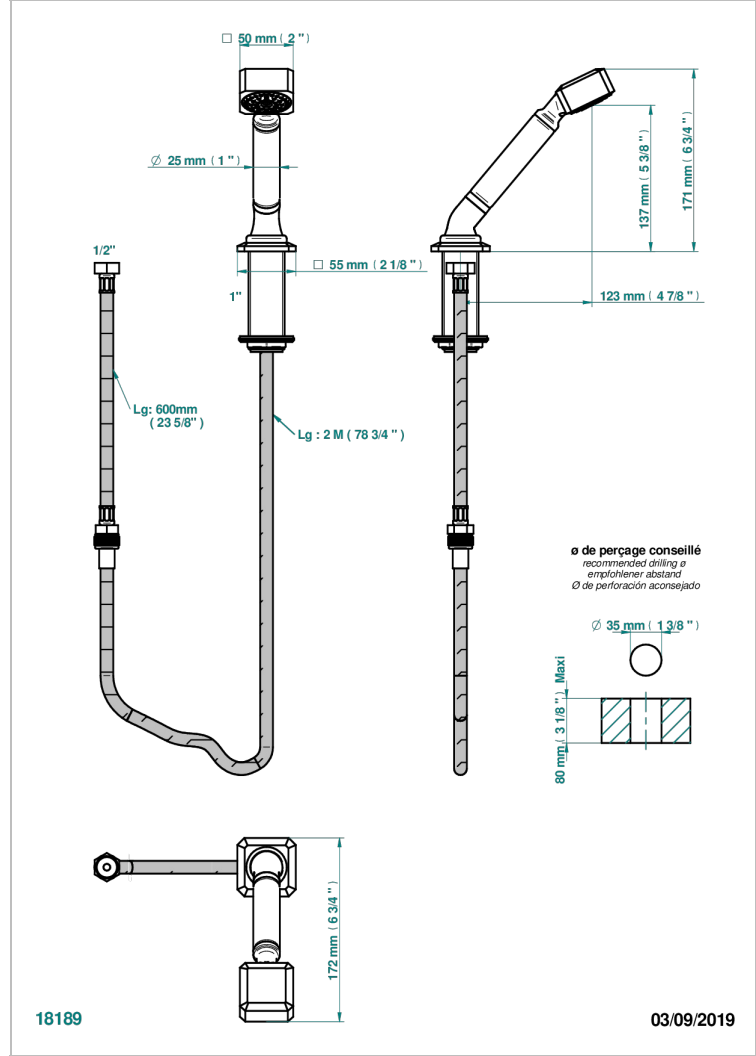

METROPOLIS BLACK CRYSTAL WITH LEVER HANDLES

A2M-60A

Deck mounted hand shower, with hose

CHARACTERISTIC

- ACS : 20ACCLY558

TECHNICAL SPECS

- Recommandé : 3 bars (max. 5 bars) - Advised : 43,5 psi (max. 72 psi)
- 9,5 l/min à 3 bars (2.5 gpm at 43.5 psi)

STANDARDS

AVAILABLE FINITIONS

Black ceram - D30
Blush PVD - H62
Brass color PVD - H49
Brown bronze color PVD - F33
Chrome polished - A02
Chrome polished / gold polished - G02

Gold color PVD - H52
Gold mat - F07
Gold polished - F01
Graphite PVD - H64
Matt Umber PVD - H67
Matt blush PVD - H60

Umber PVD - H66