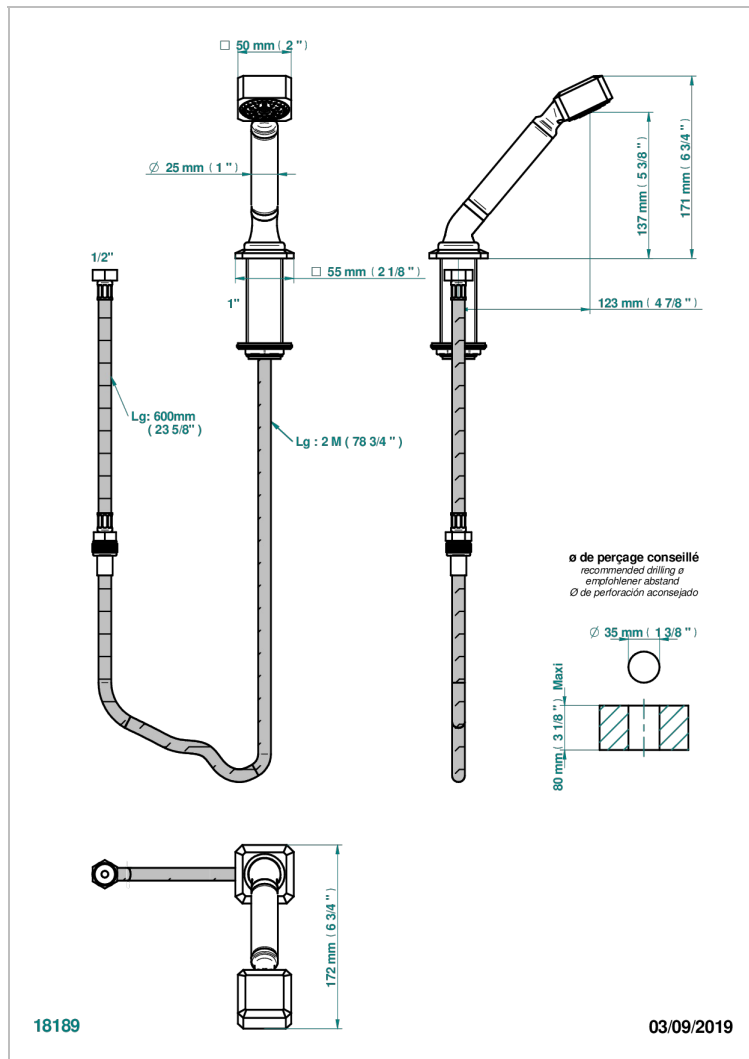

METROPOLIS BLACK CRYSTAL WITH LEVER

A2M-60A

Rim mounted stylised handshower, 2 m hose and angle rest

CHARACTERISTIC

- ACS : 20ACCLY558

TECHNICAL SPECS

- Recommandé : 3 bars (max. 5 bars) - Advised : 43,5 psi (max. 72 psi)
- 9,5 l/min à 3 bars (2.5 gpm at 43.5 psi)

STANDARDS

AVAILABLE FINITIONS

Antique nickel - H28
Black ceram - D30
Blush PVD - H62
Brass color PVD - H49
Brown bronze color PVD - F33
Gold color PVD - H52

Graphite PVD - H64
Matt Umber PVD - H67
Matt blush PVD - H60
Matt brass color PVD - H50
Matt brown bronze color PVD - F34
Matt chrome - C02