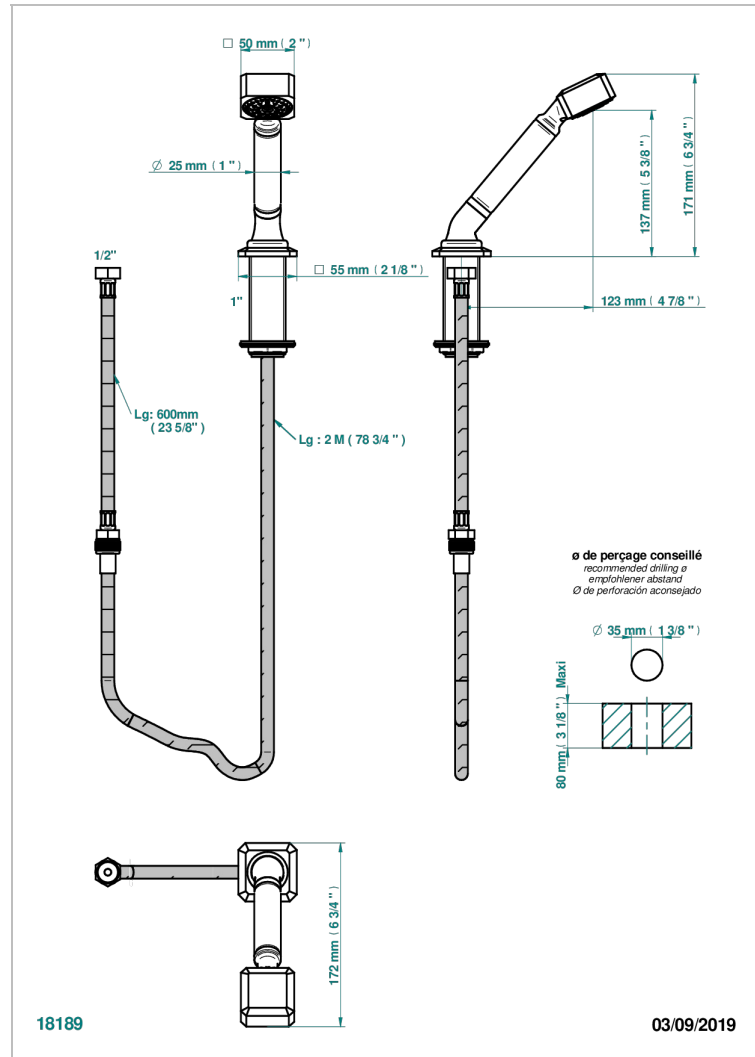

METROPOLIS BLACK CRYSTAL

A2L-60A

Deck mounted hand shower, with hose

CHARACTERISTIC

- ACS : 20ACCLY558

TECHNICAL SPECS

- Recommandé : 3 bars (max. 5 bars) - Advised : 43,5 psi (max. 72 psi)
- 9,5 l/min à 3 bars (2.5 gpm at 43.5 psi)

STANDARDS

AVAILABLE FINITIONS

Black ceram - D30
Blush PVD - H62
Brass color PVD - H49
Brown bronze color PVD - F33
Chrome polished - A02
Chrome polished / gold polished - G02

Gold color PVD - H52
Gold mat - F07
Gold polished - F01
Graphite PVD - H64
Matt Umber PVD - H67
Matt blush PVD - H60

Umber PVD - H66