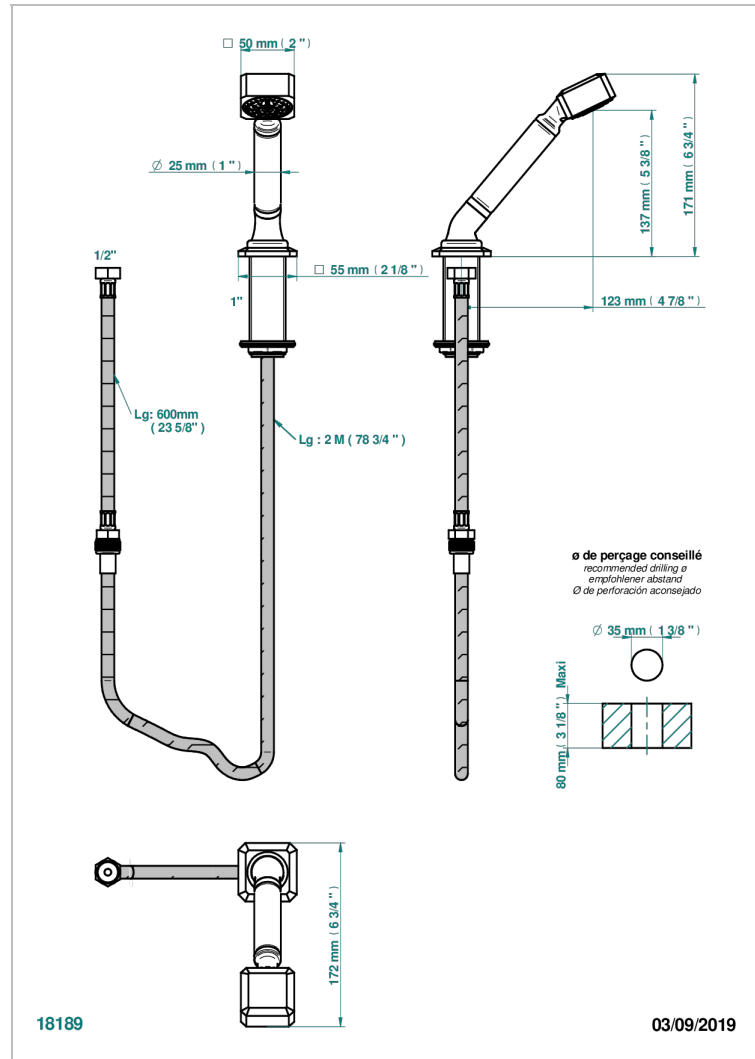

METROPOLIS BLACK CRYSTAL

A2L-60A

Rim mounted stylised handshower, 2 m hose and angle rest

CHARACTERISTIC

- ACS : 20ACCLY558

TECHNICAL SPECS

- Recommandé : 3 bars (max. 5 bars) - Advised : 43,5 psi (max. 72 psi)
- 9,5 l/min à 3 bars (2.5 gpm at 43.5 psi)

STANDARDS

AVAILABLE FINITIONS

Antique nickel - H28
Black ceram - D30
Blush PVD - H62
Brass color PVD - H49
Brown bronze color PVD - F33
Gold color PVD - H52

Graphite PVD - H64
Matt Umber PVD - H67
Matt blush PVD - H60
Matt brass color PVD - H50
Matt brown bronze color PVD - F34
Matt chrome - C02