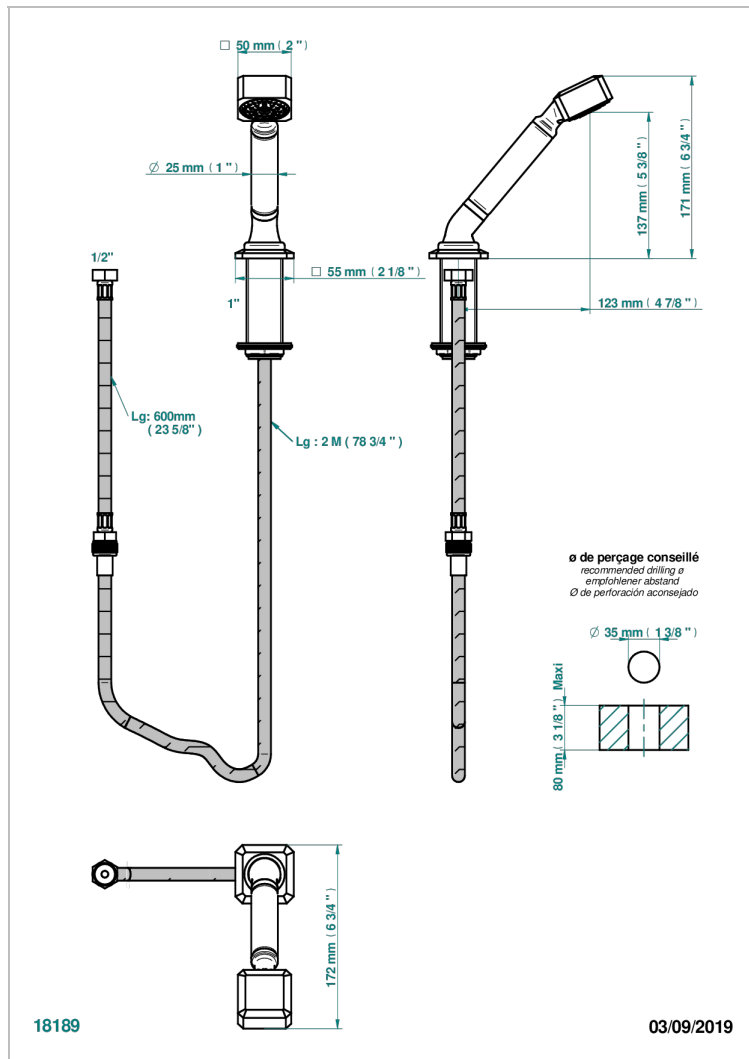

METROPOLIS CLEAR CRYSTAL WITH LEVER HANDLES

A2B-60A

Deck mounted hand shower, with hose

CHARACTERISTIC

- ACS : 20ACCLY558

TECHNICAL SPECS

- Recommandé : 3 bars (max. 5 bars) - Advised : 43,5 psi (max. 72 psi)
- 9,5 l/min à 3 bars (2.5 gpm at 43.5 psi)

STANDARDS

AVAILABLE FINITIONS

Black ceram - D30
Blush PVD - H62
Brass color PVD - H49
Brown bronze color PVD - F33
Chrome polished - A02
Chrome polished / gold polished - G02

Gold color PVD - H52
Gold mat - F07
Gold polished - F01
Graphite PVD - H64
Matt Umber PVD - H67
Matt blush PVD - H60

Umber PVD - H66