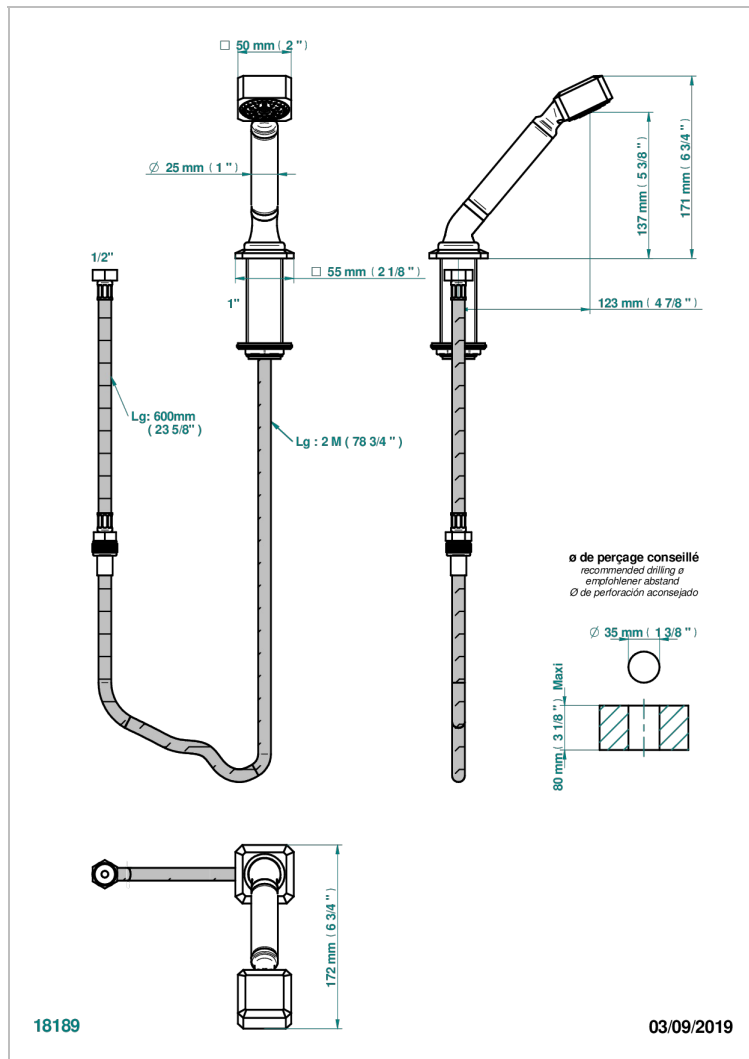

METROPOLIS CLEAR CRYSTAL WITH LEVER

A2B-60A

Rim mounted stylised handshower, 2 m hose and angle rest

CHARACTERISTIC

- ACS : 20ACCLY558

TECHNICAL SPECS

- Recommandé : 3 bars (max. 5 bars) - Advised : 43,5 psi (max. 72 psi)
- 9,5 l/min à 3 bars (2.5 gpm at 43.5 psi)

STANDARDS

AVAILABLE FINITIONS

Antique nickel - H28
Black ceram - D30
Blush PVD - H62
Brass color PVD - H49
Brown bronze color PVD - F33
Gold color PVD - H52

Graphite PVD - H64
Matt Umber PVD - H67
Matt blush PVD - H60
Matt brass color PVD - H50
Matt brown bronze color PVD - F34
Matt chrome - C02