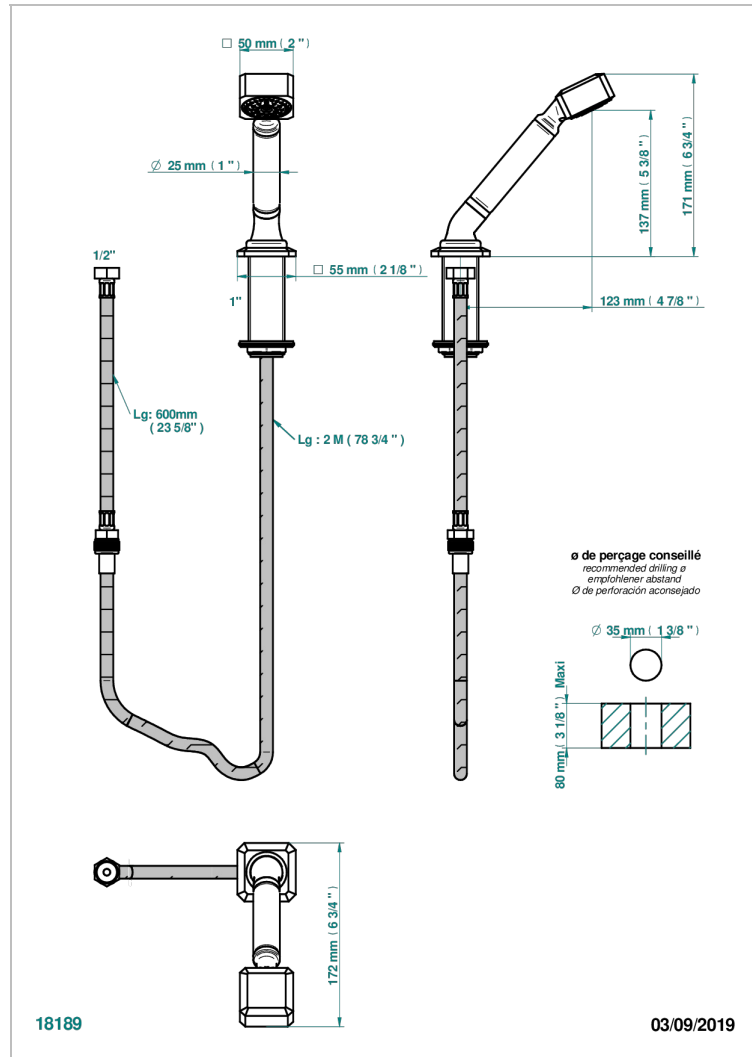

# METROPOLIS CLEAR CRYSTAL

A2A-60A

Rim mounted stylised handshower, 2 m hose and angle rest

## CHARACTERISTIC

- ACS : 20ACCLY558