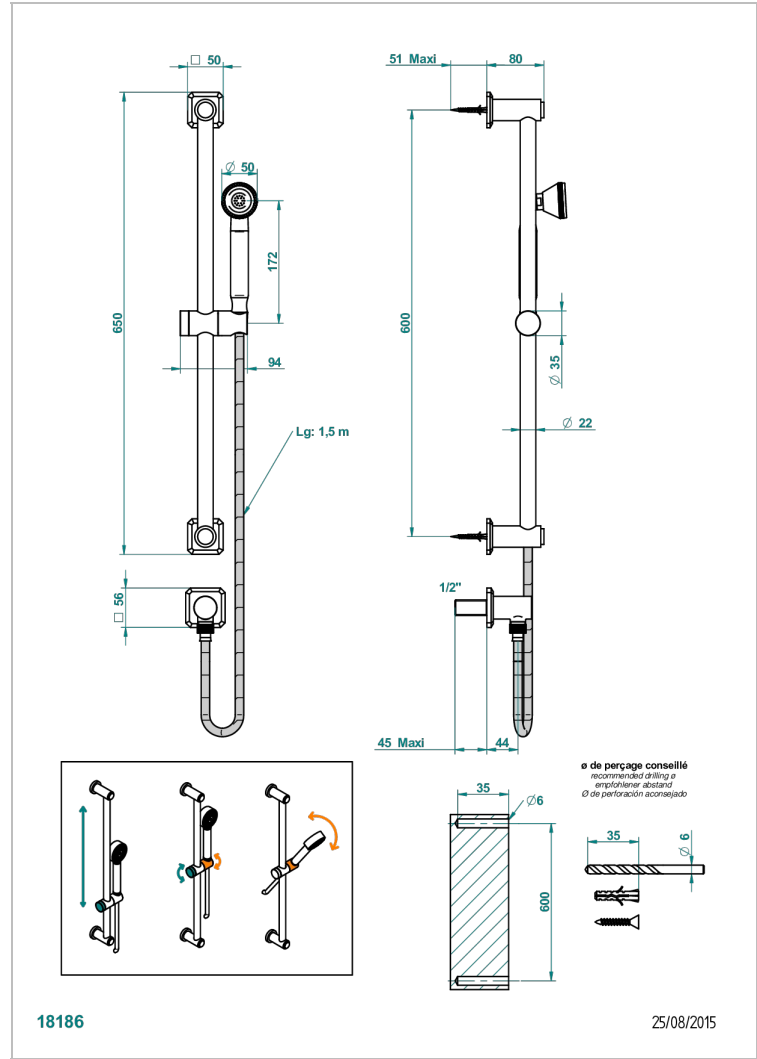

# METROPOLIS BLACK CRYSTAL WITH LEVER

A2M-59

Wall mounted turbojet handshower, 60 cm slidebar, hose, hook and elbow

## CHARACTERISTIC

- Métropolis Black crystal with lever
- Wall mounted turbojet handshower, 60 cm slidebar, hose, hook and elbow

## TECHNICAL SPECS

- Recommandé : 3 bars (max. 5 bars) - Advised : 43,5 psi (max. 72 psi)
- 9,5 l/min à 3 bars (2.5 gpm at 43.5 psi)

## AVAILABLE FINITIONS

Antique nickel - H28  
Black ceram - D30  
Blush PVD - H62  
Brass color PVD - H49  
Brown bronze color PVD - F33  
Gold color PVD - H52

Graphite PVD - H64  
Matt Umber PVD - H67  
Matt blush PVD - H60  
Matt brass color PVD - H50  
Matt brown bronze color PVD - F34  
Matt chrome - C02