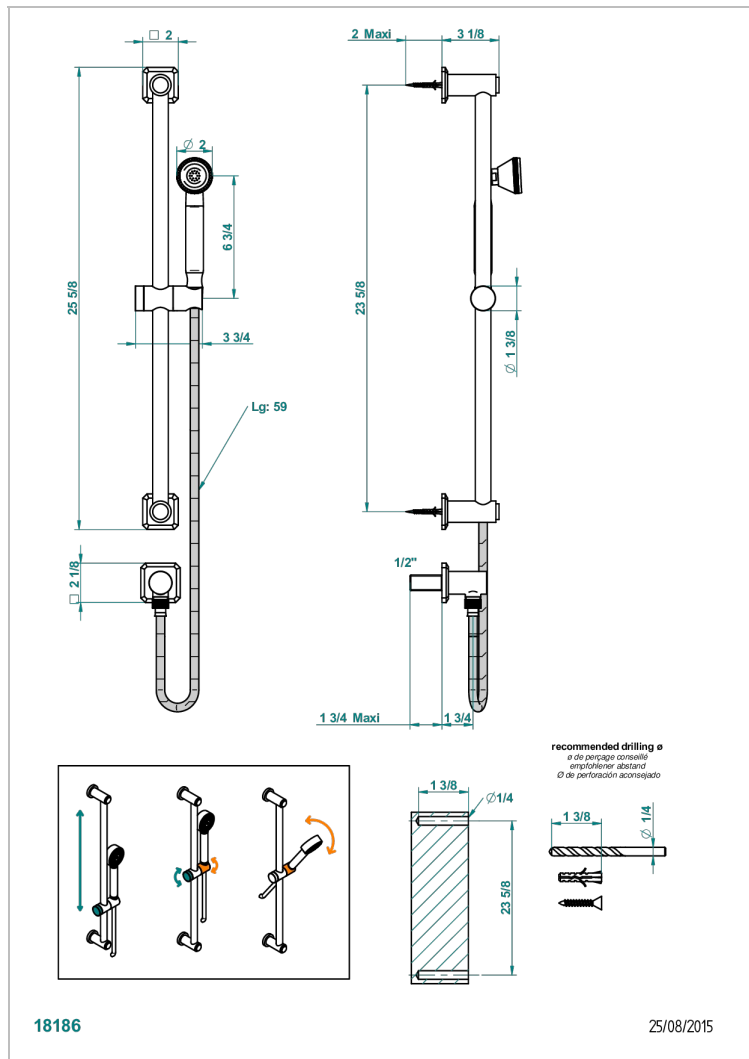

# METROPOLIS BLACK CRYSTAL WITH LEVER

A2M-59

Wall mounted turbojet handshower, 60 cm slidebar, hose, hook and elbow

## CHARACTERISTIC

- Métropolis Black crystal with lever
- Wall mounted turbojet handshower, 60 cm slidebar, hose, hook and elbow

## TECHNICAL SPECS

- Recommandé : 3 bars (max. 5 bars) - Advised : 43,5 psi (max. 72 psi)
- 9,5 l/min à 3 bars (2.5 gpm at 43.5 psi)

## AVAILABLE FINITIONS

Antique nickel - H28  
Black ceram - D30  
Blush PVD - H62  
Brass color PVD - H49  
Brown bronze color PVD - F33  
Gold color PVD - H52

Graphite PVD - H64  
Matt Umber PVD - H67  
Matt blush PVD - H60  
Matt brass color PVD - H50  
Matt brown bronze color PVD - F34  
Matt chrome - C02