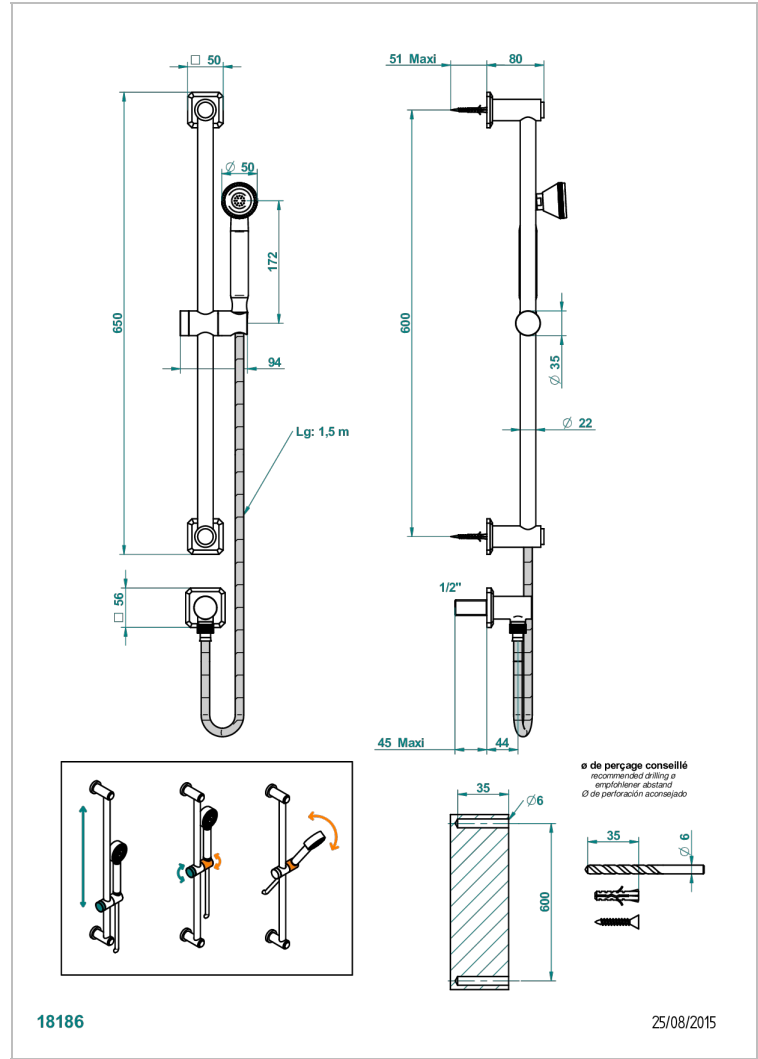

METROPOLIS BLACK CRYSTAL WITH LEVER

A2M-59

Wall mounted turbojet handshower, 60 cm slidebar, hose, hook and elbow

CHARACTERISTIC

- Métropolis Black crystal with lever
- Wall mounted turbojet handshower, 60 cm slidebar, hose, hook and elbow

TECHNICAL SPECS

- Recommandé : 3 bars (max. 5 bars) - Advised : 43,5 psi (max. 72 psi)
- 9,5 l/min à 3 bars (2.5 gpm at 43.5 psi)

AVAILABLE FINITIONS

Antique nickel - H28
Black ceram - D30
Blush PVD - H62
Brass color PVD - H49
Brown bronze color PVD - F33
Gold color PVD - H52