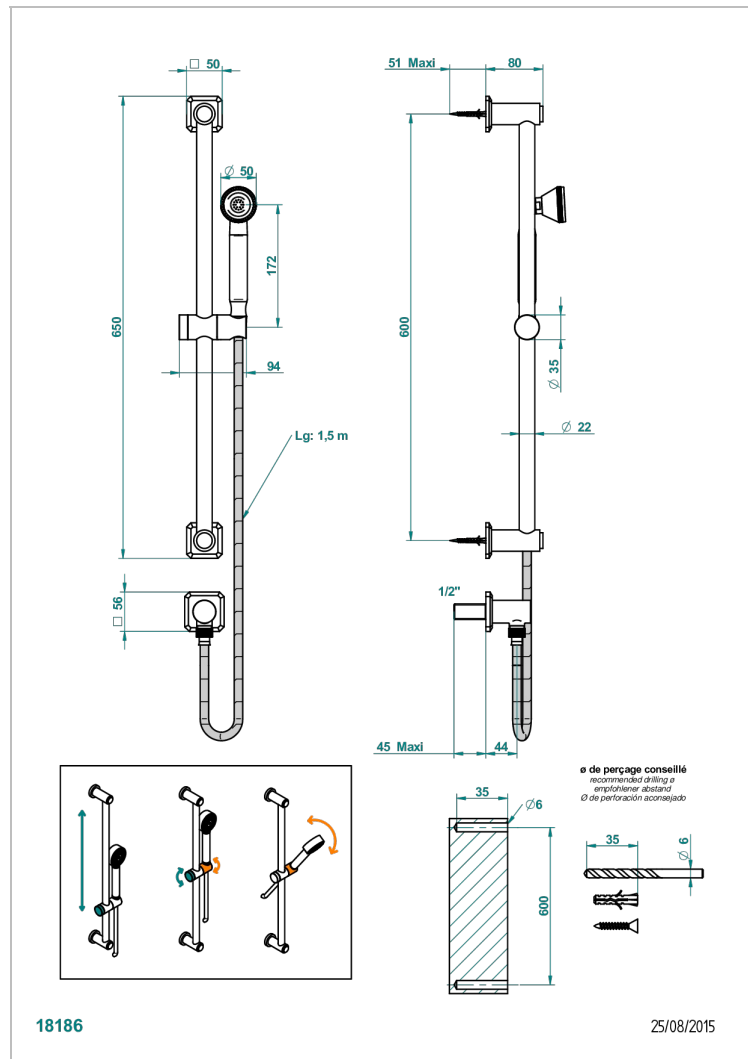

METROPOLIS BLACK CRYSTAL

A2L-59

Wall mounted turbojet handshower, 60 cm slidebar, hose, hook and elbow

CHARACTERISTIC

- Métropolis Black crystal
- Wall mounted turbojet handshower, 60 cm slidebar, hose, hook and elbow

TECHNICAL SPECS

- Recommandé : 3 bars (max. 5 bars) - Advised : 43,5 psi (max. 72 psi)
- 9,5 l/min à 3 bars (2.5 gpm at 43.5 psi)

AVAILABLE FINITIONS

Antique nickel - H28
Black ceram - D30
Blush PVD - H62
Brass color PVD - H49
Brown bronze color PVD - F33
Gold color PVD - H52