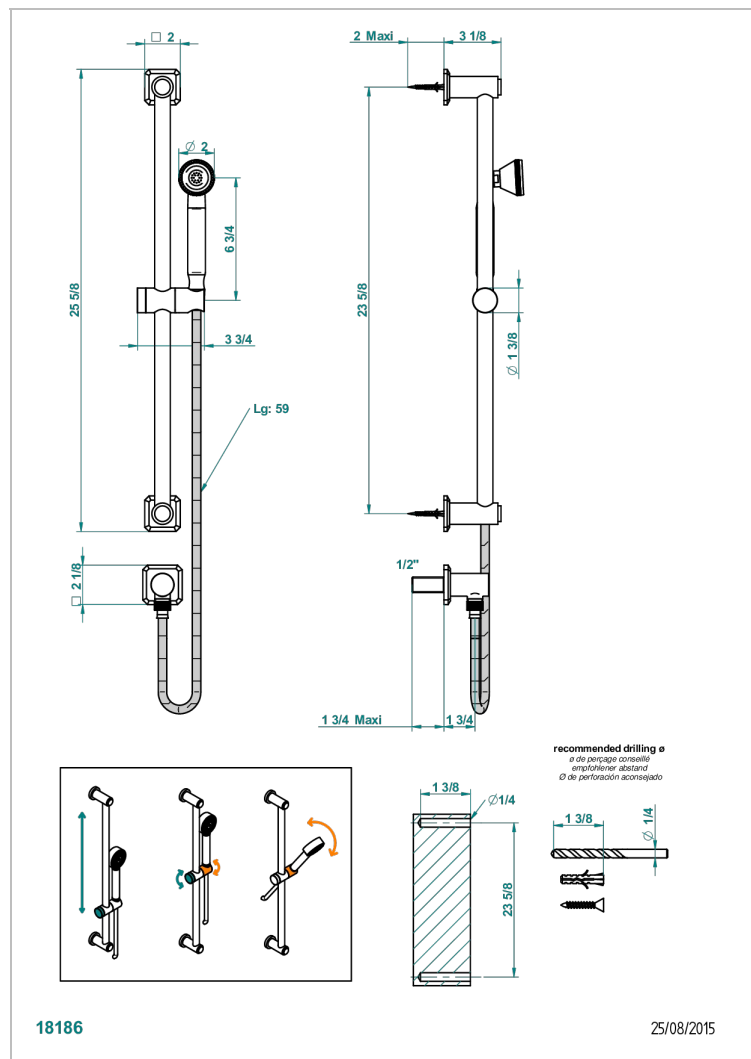

# METROPOLIS BLACK CRYSTAL

A2L-59

Wall mounted turbojet handshower, 60 cm slidebar, hose, hook and elbow

## CHARACTERISTIC

- Métropolis Black crystal
- Wall mounted turbojet handshower, 60 cm slidebar, hose, hook and elbow

## TECHNICAL SPECS

- Recommandé : 3 bars (max. 5 bars) - Advised : 43,5 psi (max. 72 psi)
- 9,5 l/min à 3 bars (2.5 gpm at 43.5 psi)