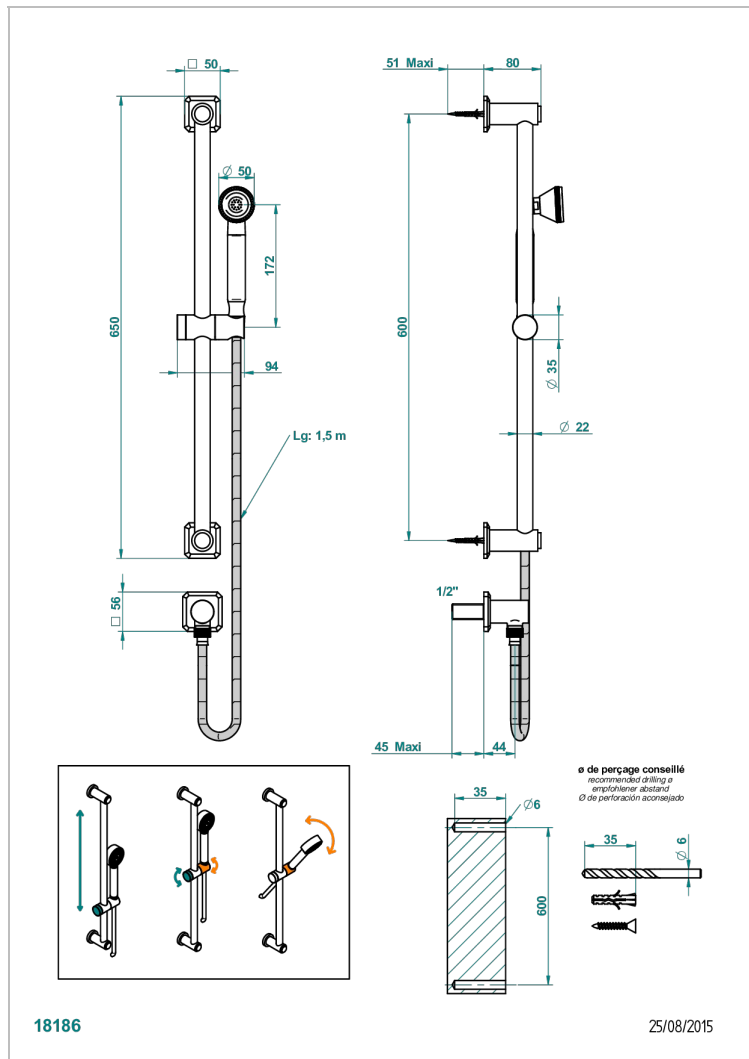

METROPOLIS BLACK CRYSTAL

A2L-59

Wall mounted turbojet handshower, 60 cm slidebar, hose, hook and elbow

CHARACTERISTIC

- Métropolis Black crystal
- Wall mounted turbojet handshower, 60 cm slidebar, hose, hook and elbow

TECHNICAL SPECS

- Recommandé : 3 bars (max. 5 bars) - Advised : 43,5 psi (max. 72 psi)
- 9,5 l/min à 3 bars (2.5 gpm at 43.5 psi)

AVAILABLE FINITIONS

Antique nickel - H28
Black ceram - D30
Blush PVD - H62
Brass color PVD - H49
Brown bronze color PVD - F33
Gold color PVD - H52