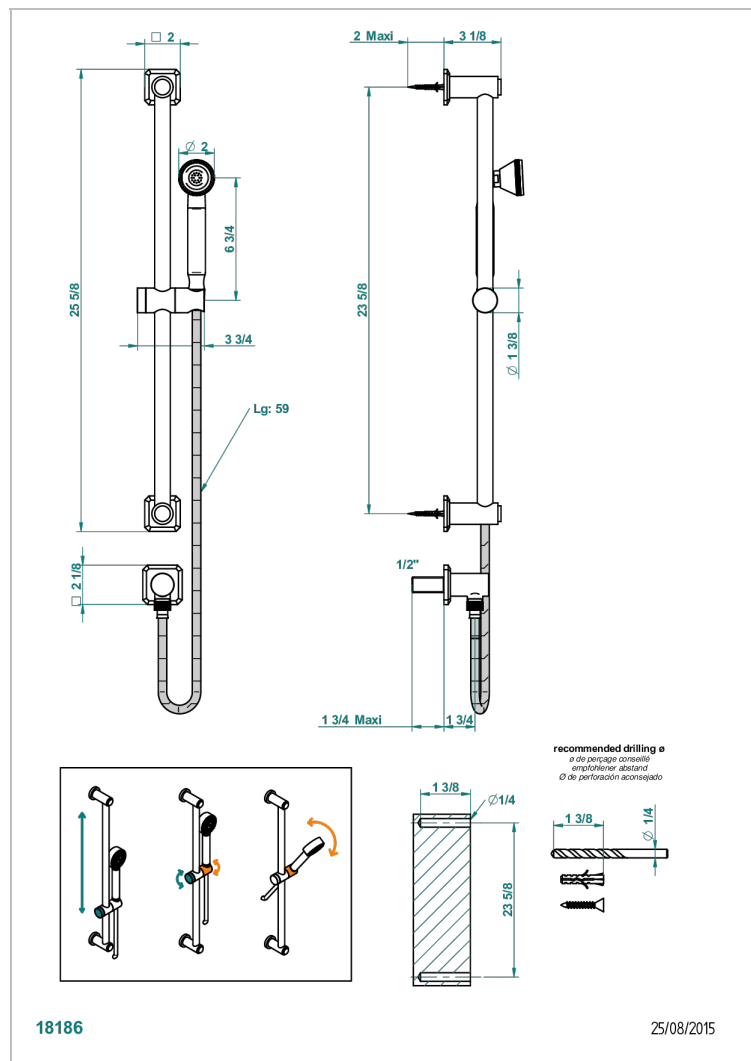

METROPOLIS BLACK CRYSTAL

A2L-59

Wall mounted turbojet handshower, 60 cm slidebar, hose, hook and elbow

CHARACTERISTIC

- Métropolis Black crystal
- Wall mounted turbojet handshower, 60 cm slidebar, hose, hook and elbow

TECHNICAL SPECS

- Recommandé : 3 bars (max. 5 bars) - Advised : 43,5 psi (max. 72 psi)
- 9,5 l/min à 3 bars (2.5 gpm at 43.5 psi)

AVAILABLE FINITIONS

Antique nickel - H28
Black ceram - D30
Blush PVD - H62
Brass color PVD - H49
Brown bronze color PVD - F33
Gold color PVD - H52