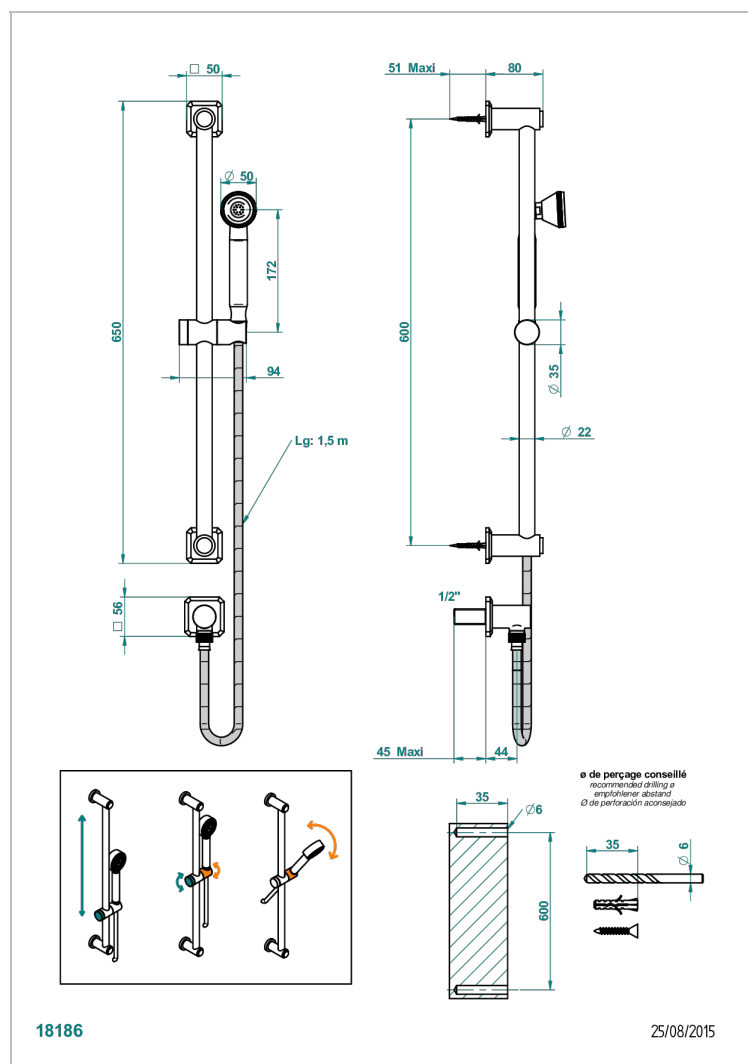

METROPOLIS CLEAR CRYSTAL WITH LEVER

A2B-59

Wall mounted turbojet handshower, 60 cm slidebar, hose, hook and elbow

CHARACTERISTIC

- Métropolis Clear crystal with lever
- Wall mounted turbojet handshower, 60 cm slidebar, hose, hook and elbow

TECHNICAL SPECS

- Recommandé : 3 bars (max. 5 bars) - Advised : 43,5 psi (max. 72 psi)
- 9,5 l/min à 3 bars (2.5 gpm at 43.5 psi)

AVAILABLE FINITIONS

Antique nickel - H28
Black ceram - D30
Blush PVD - H62
Brass color PVD - H49
Brown bronze color PVD - F33
Gold color PVD - H52