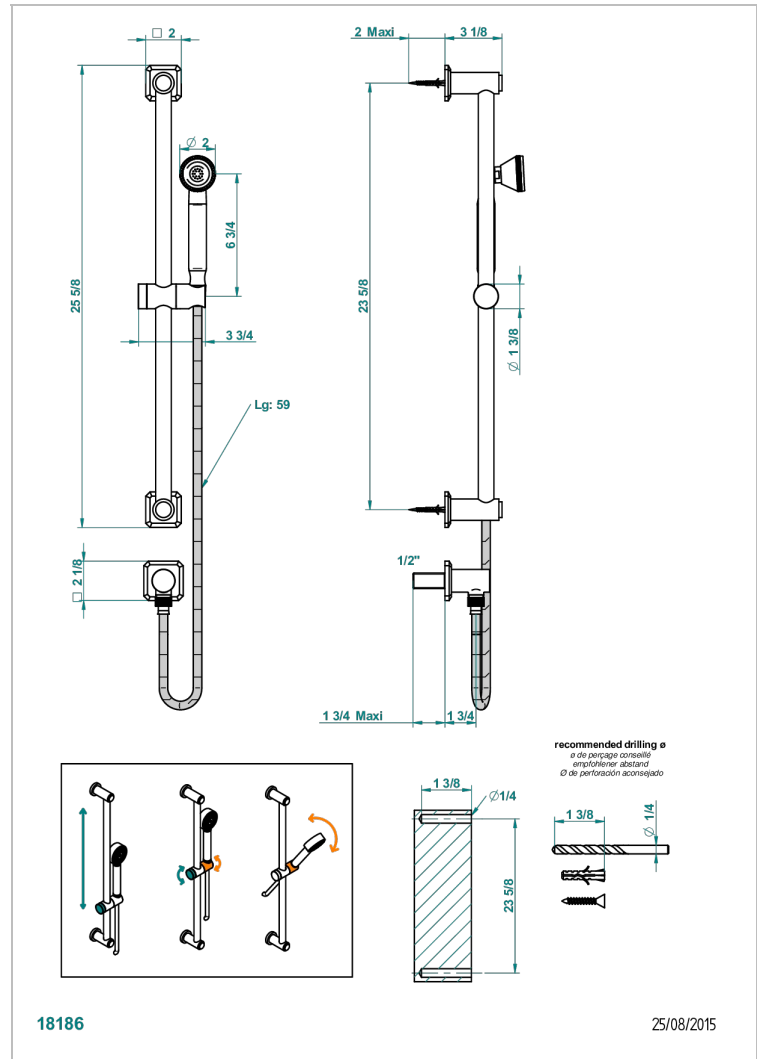

METROPOLIS CLEAR CRYSTAL WITH LEVER

A2B-59

Wall mounted turbojet handshower, 60 cm slidebar, hose, hook and elbow

CHARACTERISTIC

- Métropolis Clear crystal with lever
- Wall mounted turbojet handshower, 60 cm slidebar, hose, hook and elbow

TECHNICAL SPECS

- Recommandé : 3 bars (max. 5 bars) - Advised : 43,5 psi (max. 72 psi)
- 9,5 l/min à 3 bars (2.5 gpm at 43.5 psi)

AVAILABLE FINITIONS

Antique nickel - H28
Black ceram - D30
Blush PVD - H62
Brass color PVD - H49
Brown bronze color PVD - F33
Gold color PVD - H52