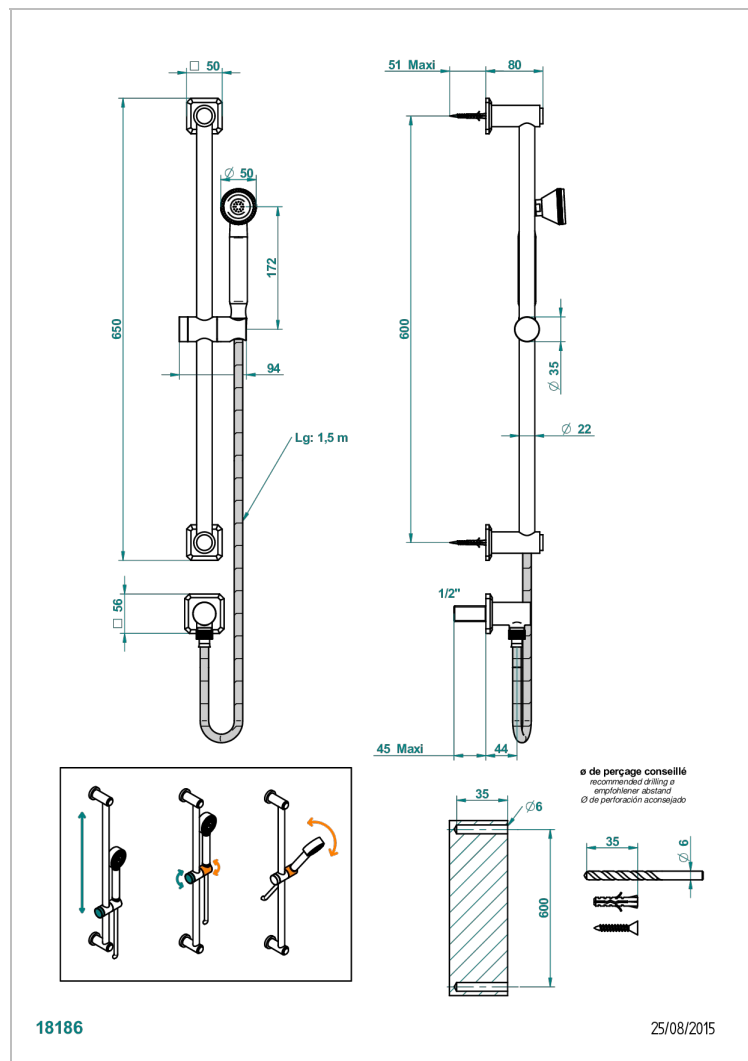

METROPOLIS CLEAR CRYSTAL

A2A-59

Wall mounted turbojet handshower, 60 cm slidebar, hose, hook and elbow

CHARACTERISTIC

- Métropolis Clear crystal
- Wall mounted turbojet handshower, 60 cm slidebar, hose, hook and elbow

TECHNICAL SPECS

- Recommandé : 3 bars (max. 5 bars) - Advised : 43,5 psi (max. 72 psi)
- 9,5 l/min à 3 bars (2.5 gpm at 43.5 psi)

AVAILABLE FINITIONS

Antique nickel - H28
Black ceram - D30
Blush PVD - H62
Brass color PVD - H49
Brown bronze color PVD - F33
Gold color PVD - H52