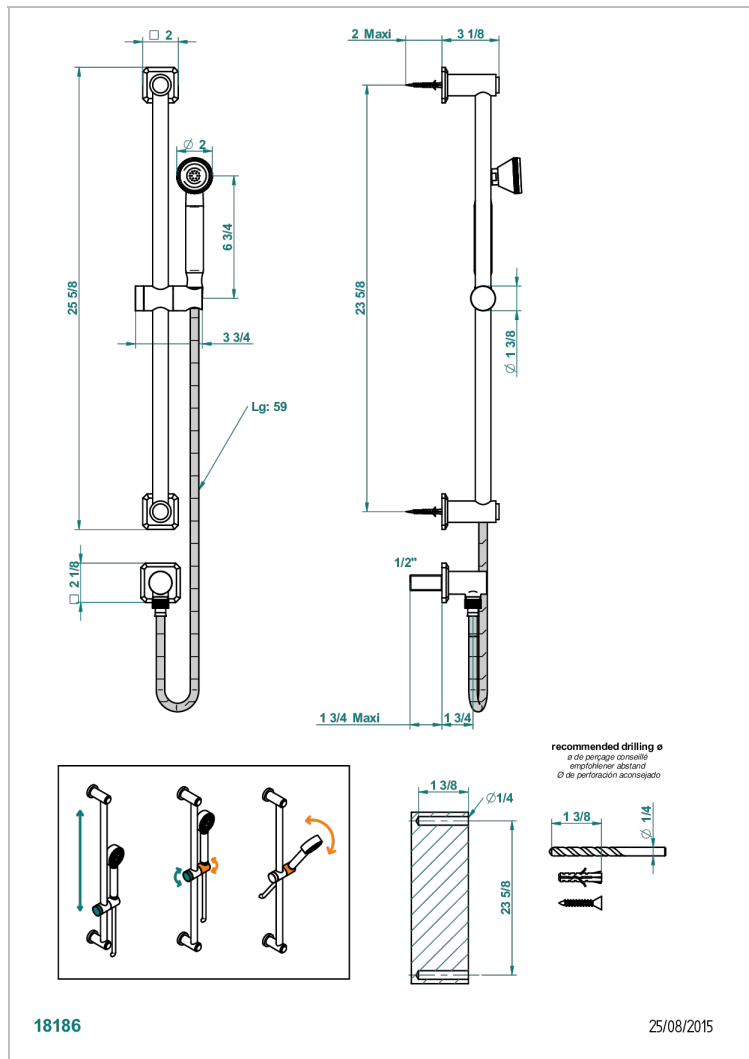

# METROPOLIS CLEAR CRYSTAL

A2A-59

Wall mounted turbojet handshower, 60 cm slidebar, hose, hook and elbow

## CHARACTERISTIC

- Métropolis Clear crystal
- Wall mounted turbojet handshower, 60 cm slidebar, hose, hook and elbow

## TECHNICAL SPECS

- Recommandé : 3 bars (max. 5 bars) - Advised : 43,5 psi (max. 72 psi)
- 9,5 l/min à 3 bars (2.5 gpm at 43.5 psi)

## AVAILABLE FINITIONS

Antique nickel - H28  
Black ceram - D30  
Blush PVD - H62  
Brass color PVD - H49  
Brown bronze color PVD - F33  
Gold color PVD - H52

Graphite PVD - H64  
Matt Umber PVD - H67  
Matt blush PVD - H60  
Matt brass color PVD - H50  
Matt brown bronze color PVD - F34  
Matt chrome - C02