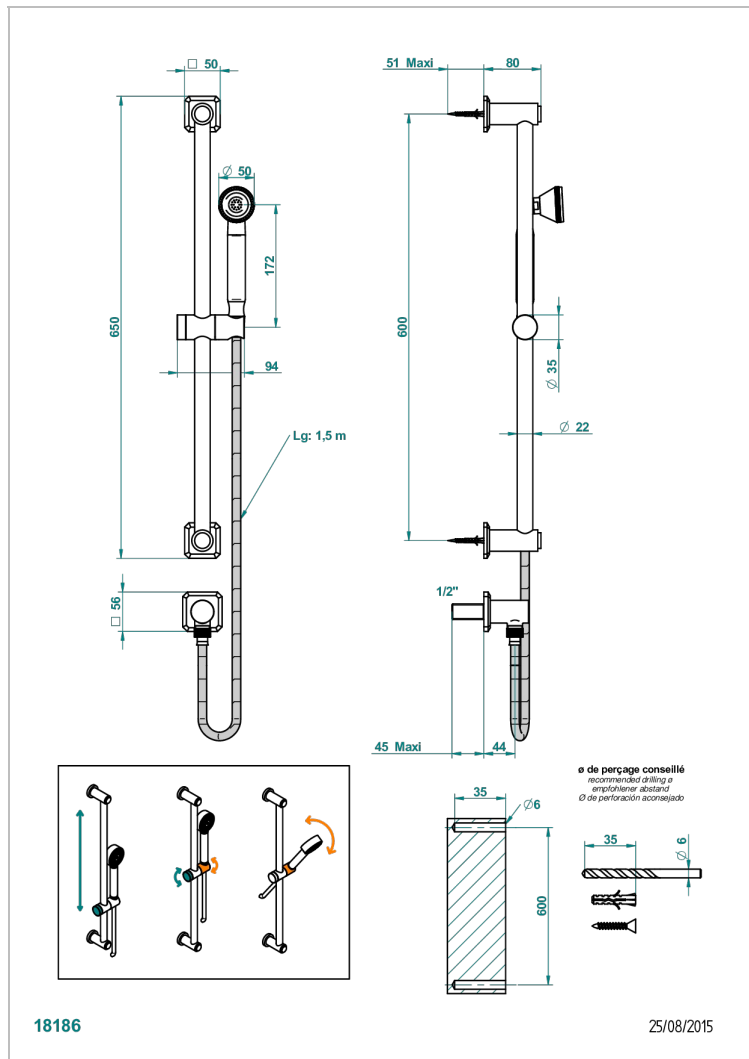

# METROPOLIS CLEAR CRYSTAL

A2A-59

Wall mounted turbojet handshower, 60 cm slidebar, hose, hook and elbow

## CHARACTERISTIC

- Métropolis Clear crystal
- Wall mounted turbojet handshower, 60 cm slidebar, hose, hook and elbow

## TECHNICAL SPECS

- Recommandé : 3 bars (max. 5 bars) - Advised : 43,5 psi (max. 72 psi)
- 9,5 l/min à 3 bars (2.5 gpm at 43.5 psi)

## AVAILABLE FINITIONS

Antique nickel - H28  
Black ceram - D30  
Blush PVD - H62  
Brass color PVD - H49  
Brown bronze color PVD - F33  
Gold color PVD - H52

Graphite PVD - H64  
Matt Umber PVD - H67  
Matt blush PVD - H60  
Matt brass color PVD - H50  
Matt brown bronze color PVD - F34  
Matt chrome - C02