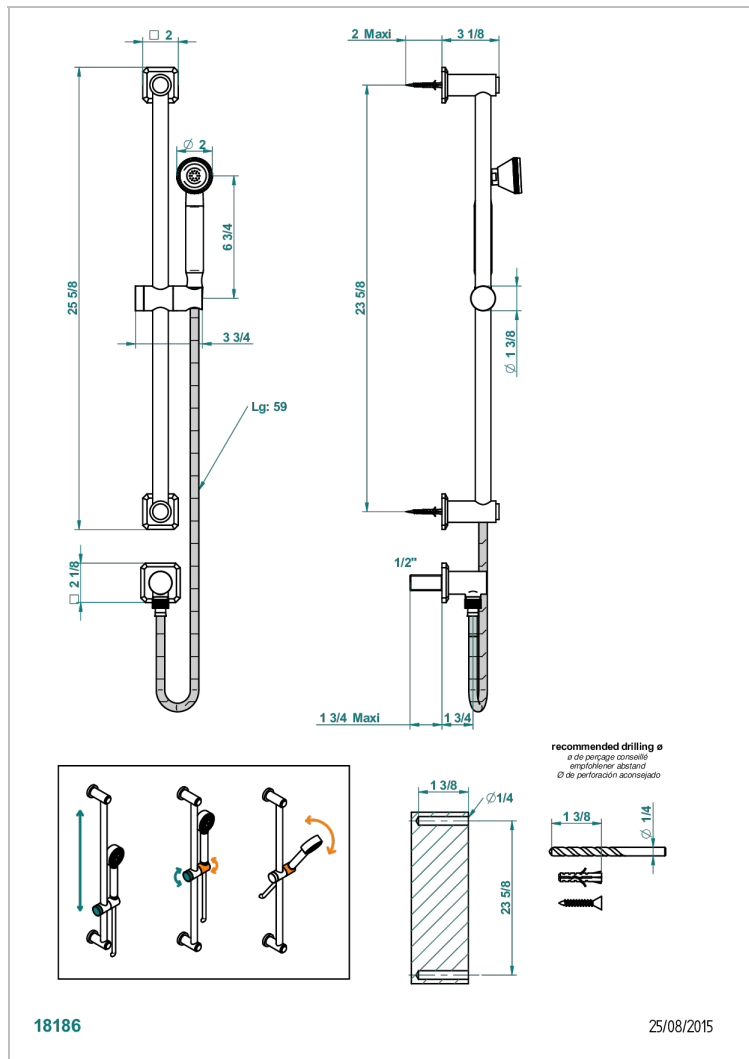

METROPOLIS CLEAR CRYSTAL

A2A-59

Wall mounted turbojet handshower, 60 cm slidebar, hose, hook and elbow

CHARACTERISTIC

- Métropolis Clear crystal
- Wall mounted turbojet handshower, 60 cm slidebar, hose, hook and elbow

TECHNICAL SPECS

- Recommandé : 3 bars (max. 5 bars) - Advised : 43,5 psi (max. 72 psi)
- 9,5 l/min à 3 bars (2.5 gpm at 43.5 psi)

AVAILABLE FINITIONS

Antique nickel - H28
Black ceram - D30
Blush PVD - H62
Brass color PVD - H49
Brown bronze color PVD - F33
Gold color PVD - H52