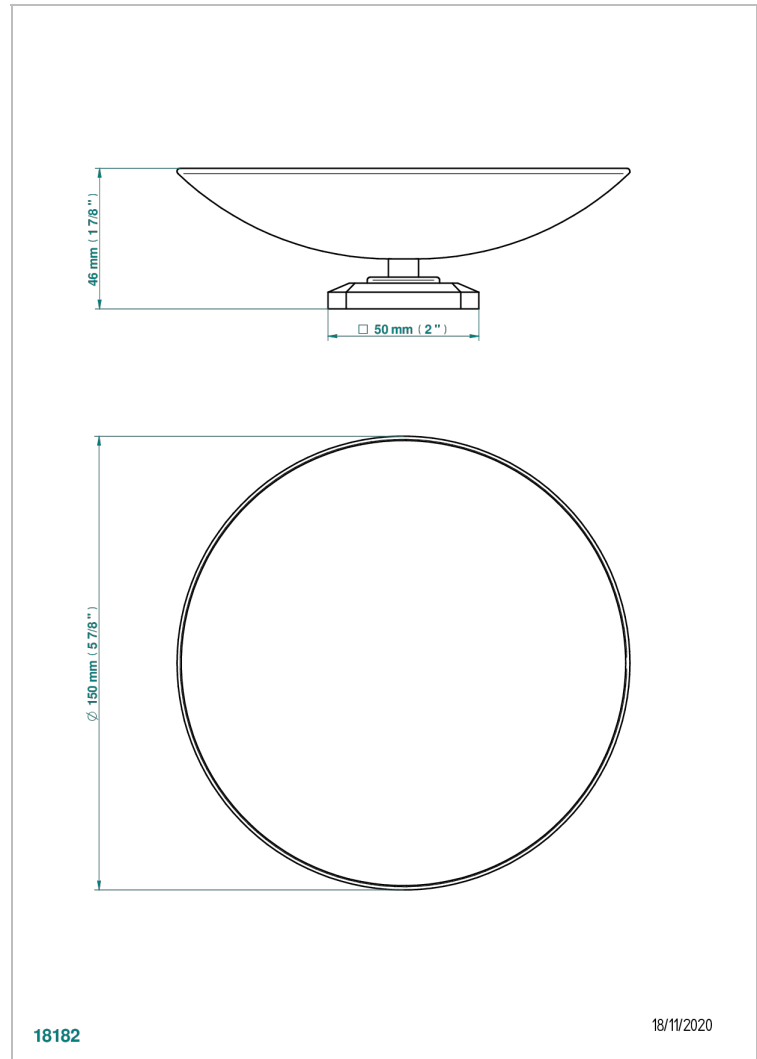

METROPOLIS CLEAR CRYSTAL

A2A-544GM

Soap dish, freestanding , 6" diameter

THG[®]
PARIS

CHARACTERISTIC

- Métropolis Clear crystal
- Soap dish, freestanding , 6" diameter

AVAILABLE FINITIONS

Black ceram - D30
Blush PVD - H62
Brass color PVD - H49
Brown bronze color PVD - F33
Chrome polished - A02
Chrome polished / gold polished - G02