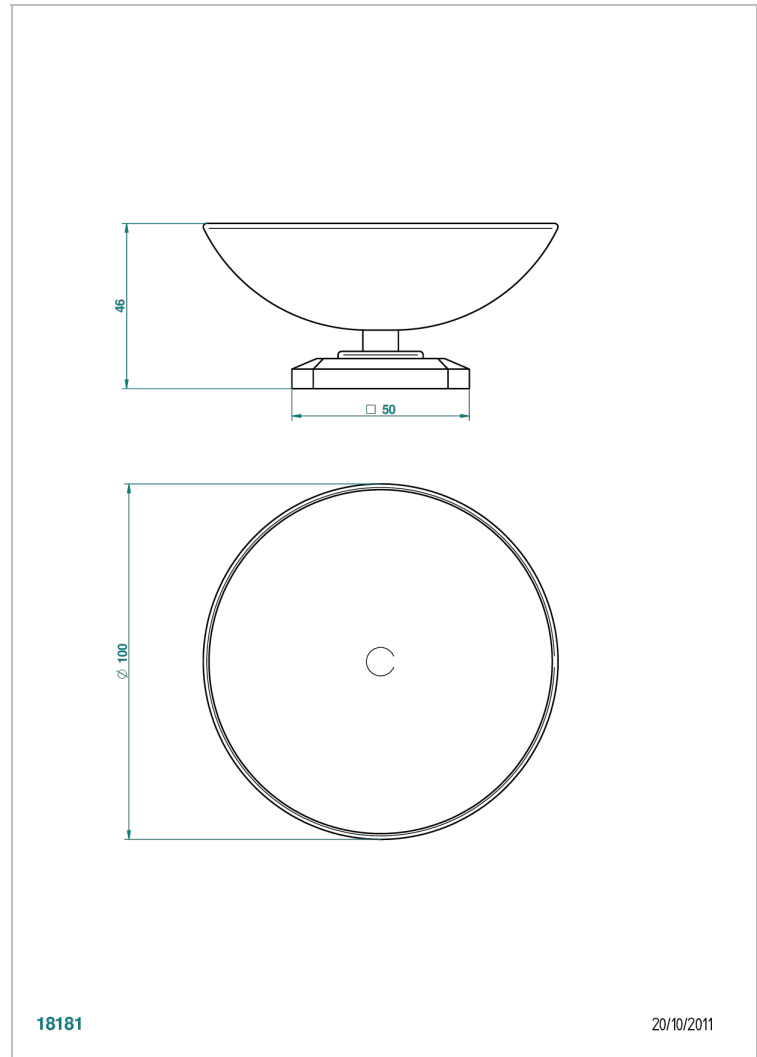

# METROPOLIS BLACK CRYSTAL WITH LEVER HANDLES

A2M-544

Soap dish, freestanding , 4" diameter

## CHARACTERISTIC

- Métropolis Black crystal with lever handles
- Soap dish, freestanding , 4" diameter