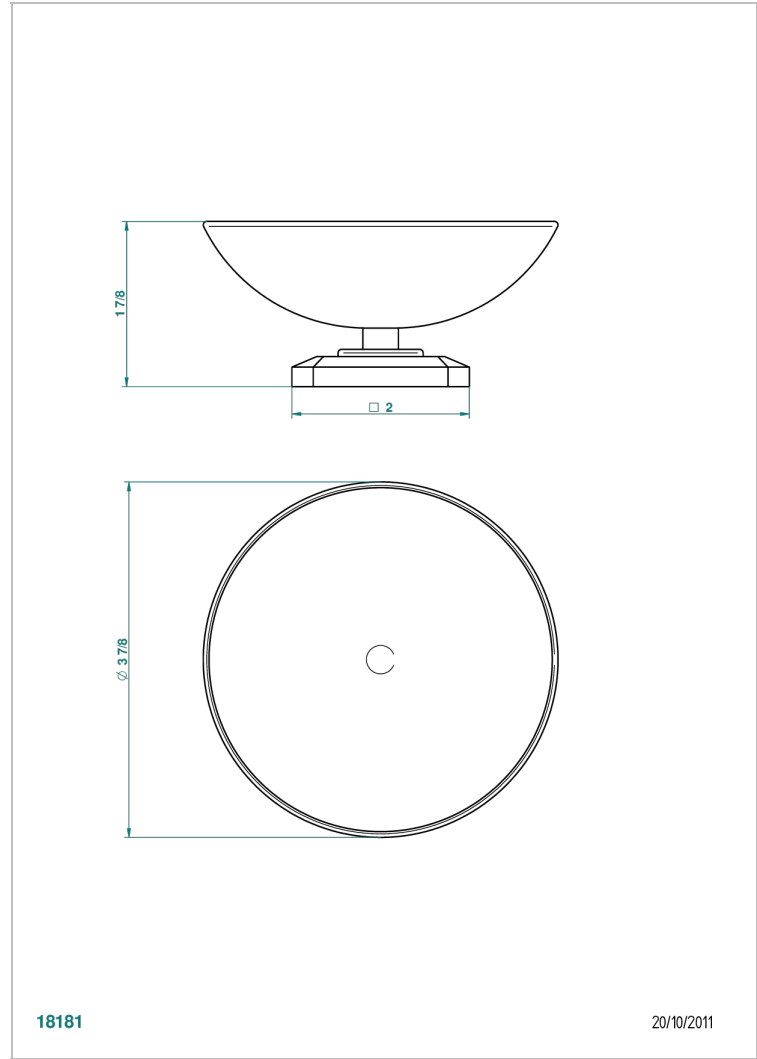

# METROPOLIS BLACK CRYSTAL WITH LEVER HANDLES

A2M-544

Soap dish, freestanding , 4" diameter

18181

20/10/2011

## CHARACTERISTIC

- Métropolis Black crystal with lever handles
- Soap dish, freestanding , 4" diameter