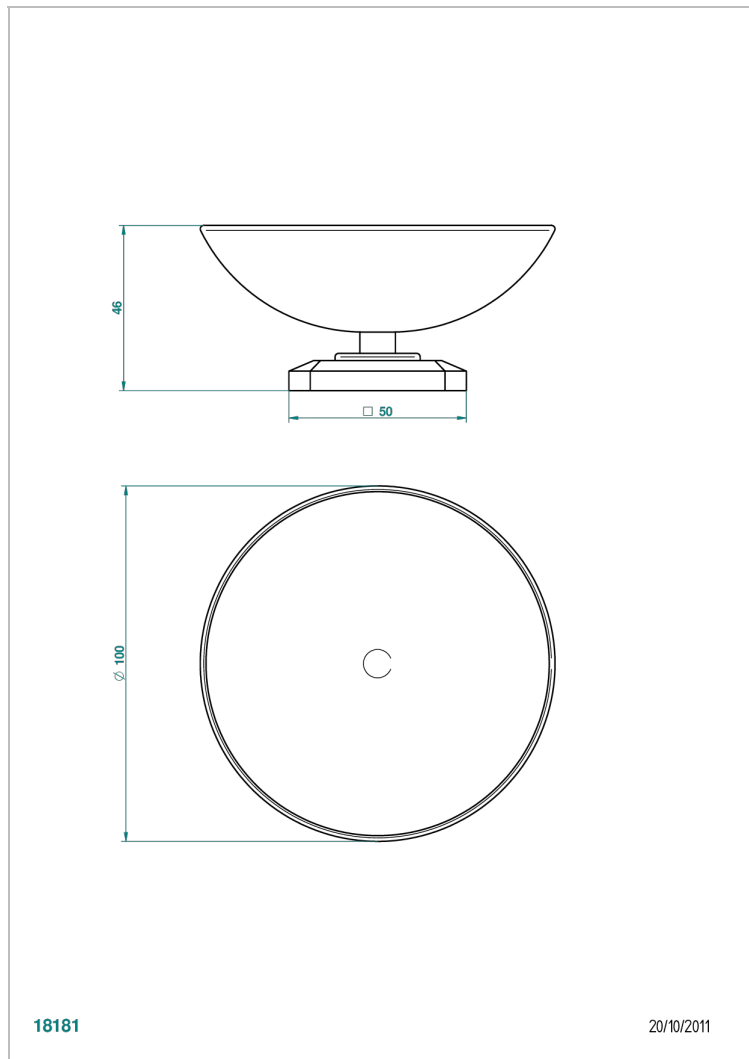

METROPOLIS BLACK CRYSTAL WITH LEVER

A2M-544

Soap dish on stand, ø 100 mm

18181

20/10/2011

CHARACTERISTIC

- Métropolis Black crystal with lever
- Soap dish on stand, ø 100 mm

AVAILABLE FINITIONS

Antique nickel - H28
Black ceram - D30
Blush PVD - H62
Brass color PVD - H49
Brown bronze color PVD - F33
Gold color PVD - H52

Graphite PVD - H64
Matt Umber PVD - H67
Matt blush PVD - H60
Matt brass color PVD - H50
Matt brown bronze color PVD - F34
Matt chrome - C02