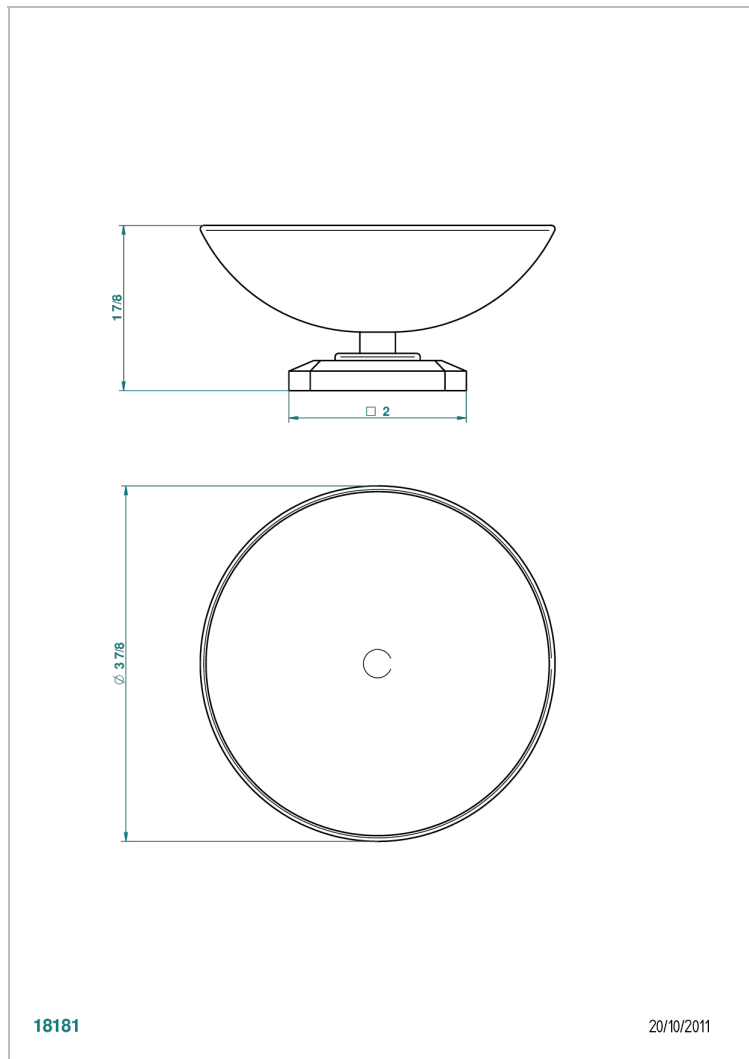

# METROPOLIS BLACK CRYSTAL WITH LEVER

A2M-544

Soap dish on stand, ø 100 mm

18181

20/10/2011

## CHARACTERISTIC

- Métropolis Black crystal with lever
- Soap dish on stand, ø 100 mm