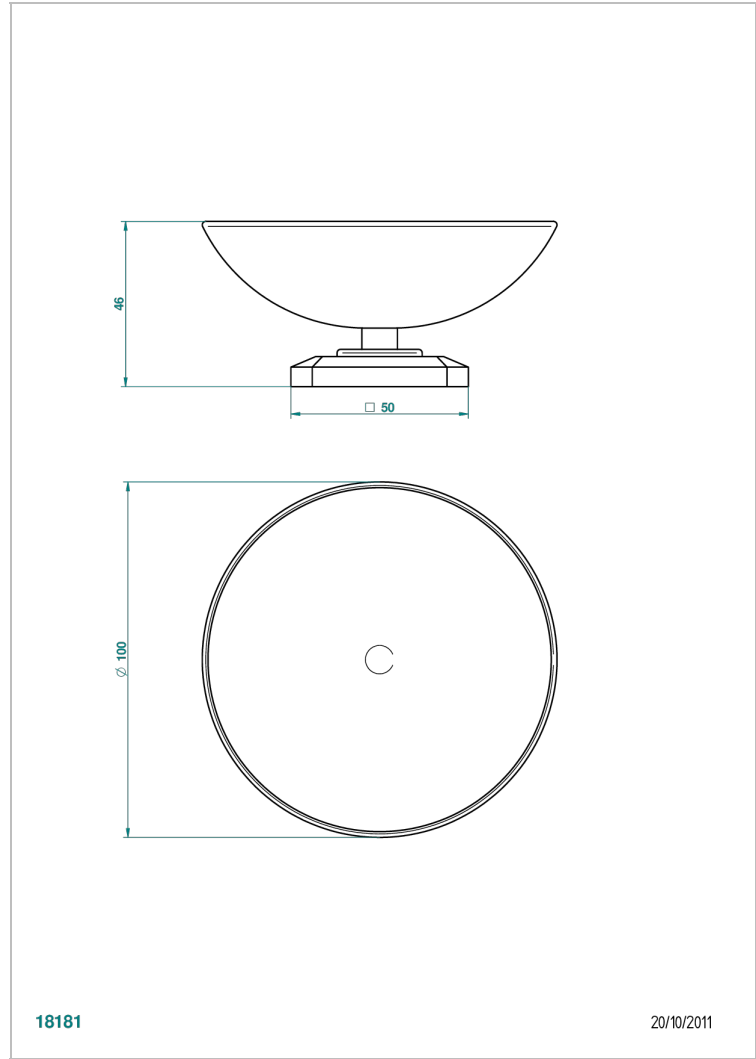

METROPOLIS BLACK CRYSTAL

A2L-544

Soap dish, freestanding , 4" diameter

THG[®]
PARIS

18181

20/10/2011

CHARACTERISTIC

- Métropolis Black crystal
- Soap dish, freestanding , 4" diameter

Umber PVD - H66