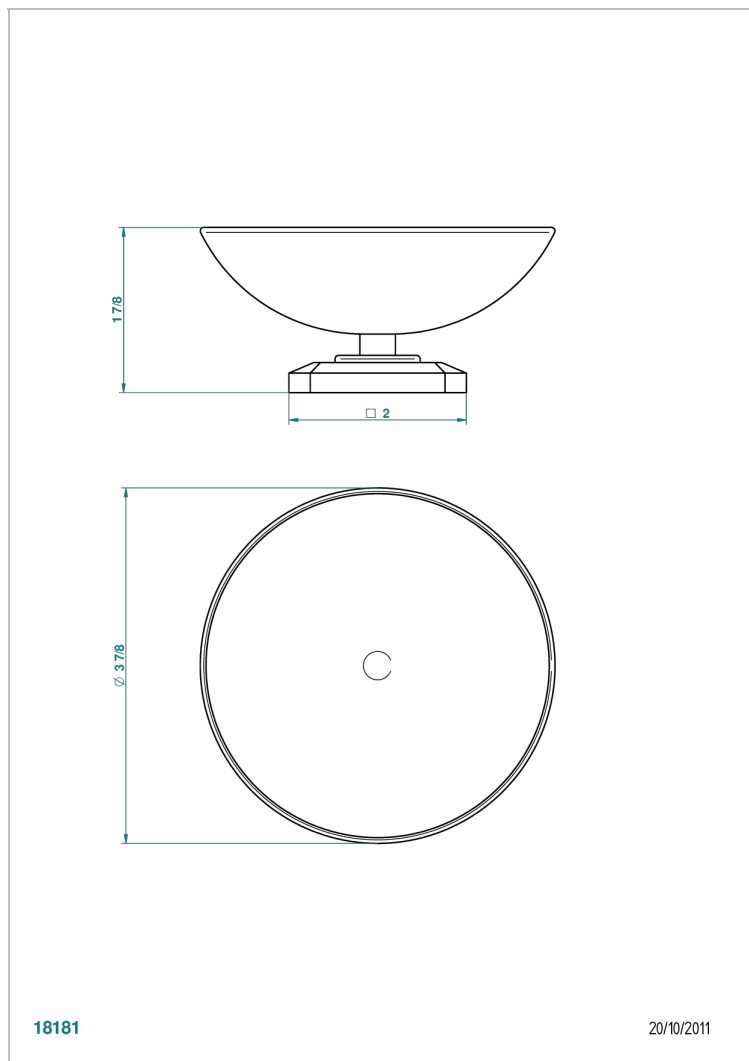

# METROPOLIS BLACK CRYSTAL

A2L-544

Soap dish, freestanding , 4" diameter

18181

20/10/2011

## CHARACTERISTIC

- Métropolis Black crystal
- Soap dish, freestanding , 4" diameter