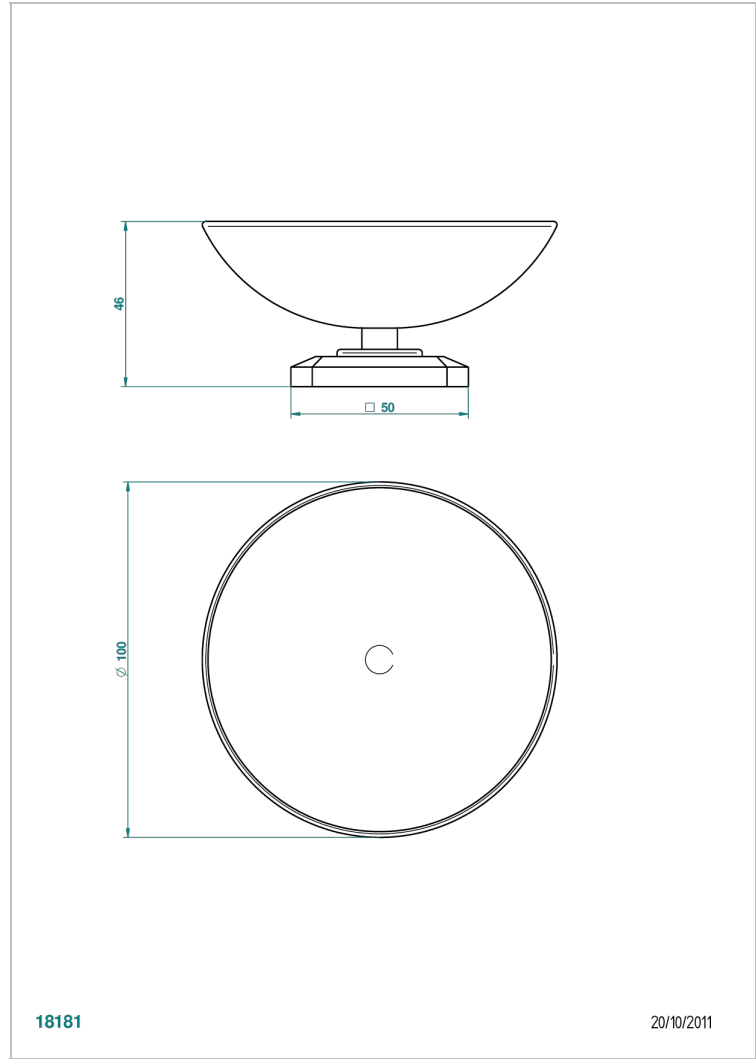

METROPOLIS BLACK CRYSTAL

A2L-544

Soap dish on stand, ø 100 mm

THG[®]
PARIS

18181

20/10/2011

CHARACTERISTIC

- Métropolis Black crystal
- Soap dish on stand, ø 100 mm

AVAILABLE FINITIONS

Antique nickel - H28
Black ceram - D30
Blush PVD - H62
Brass color PVD - H49
Brown bronze color PVD - F33
Gold color PVD - H52

Graphite PVD - H64
Matt Umber PVD - H67
Matt blush PVD - H60
Matt brass color PVD - H50
Matt brown bronze color PVD - F34
Matt chrome - C02