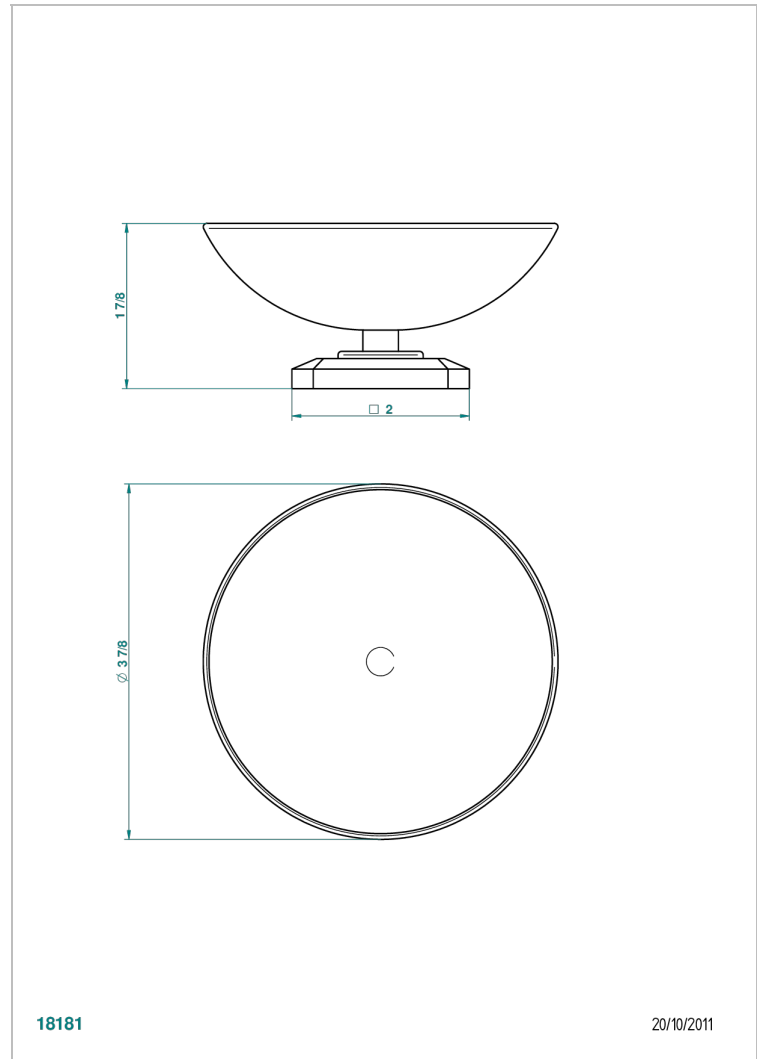

METROPOLIS BLACK CRYSTAL

A2L-544

Soap dish on stand, ø 100 mm

THG[®]
PARIS

18181

20/10/2011

CHARACTERISTIC

- Métropolis Black crystal
- Soap dish on stand, ø 100 mm

AVAILABLE FINITIONS

Antique nickel - H28
Black ceram - D30
Blush PVD - H62
Brass color PVD - H49
Brown bronze color PVD - F33
Gold color PVD - H52

Graphite PVD - H64
Matt Umber PVD - H67
Matt blush PVD - H60
Matt brass color PVD - H50
Matt brown bronze color PVD - F34
Matt chrome - C02