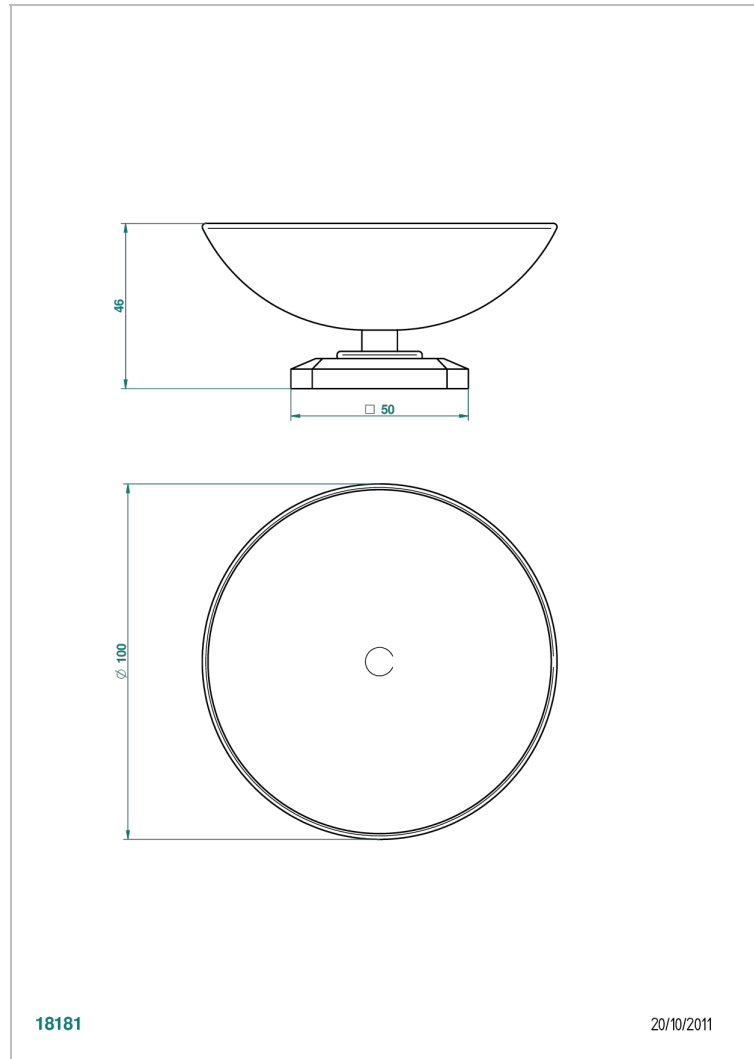

# METROPOLIS CLEAR CRYSTAL WITH LEVER HANDLES

A2B-544

Soap dish, freestanding , 4" diameter

18181

20/10/2011

## CHARACTERISTIC

- Métropolis Clear crystal with lever handles
- Soap dish, freestanding , 4" diameter

Umber PVD - H66