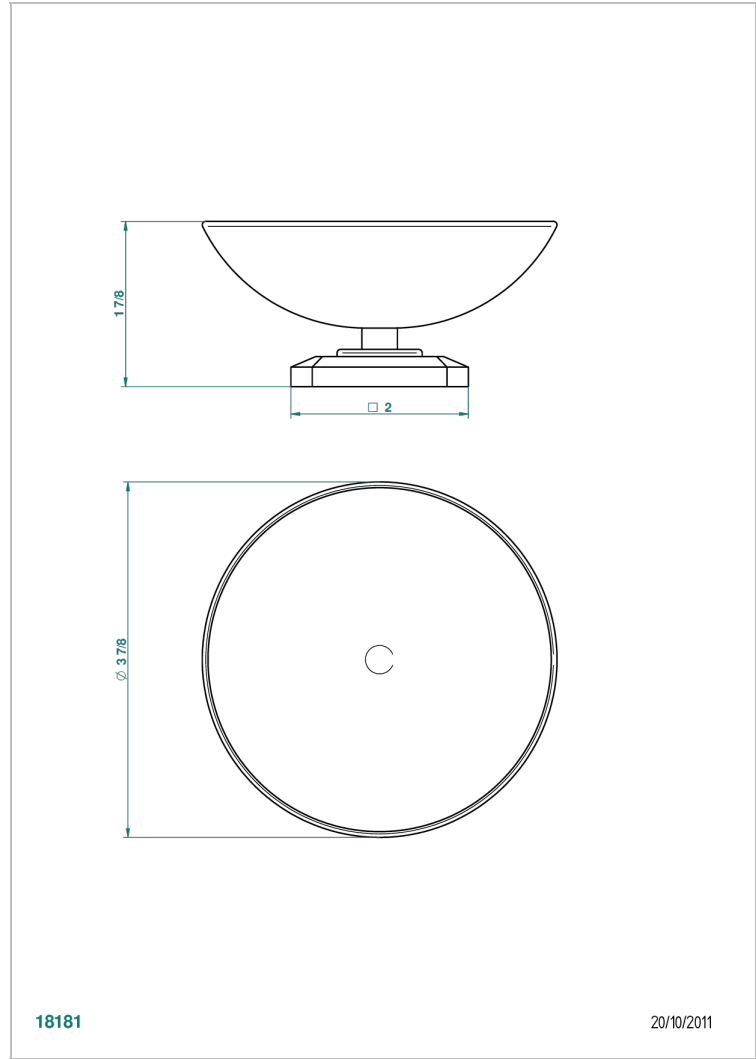

METROPOLIS CLEAR CRYSTAL WITH LEVER HANDLES

A2B-544

Soap dish, freestanding , 4" diameter

18181

20/10/2011

CHARACTERISTIC

- Métropolis Clear crystal with lever handles
- Soap dish, freestanding , 4" diameter

Umber PVD - H66