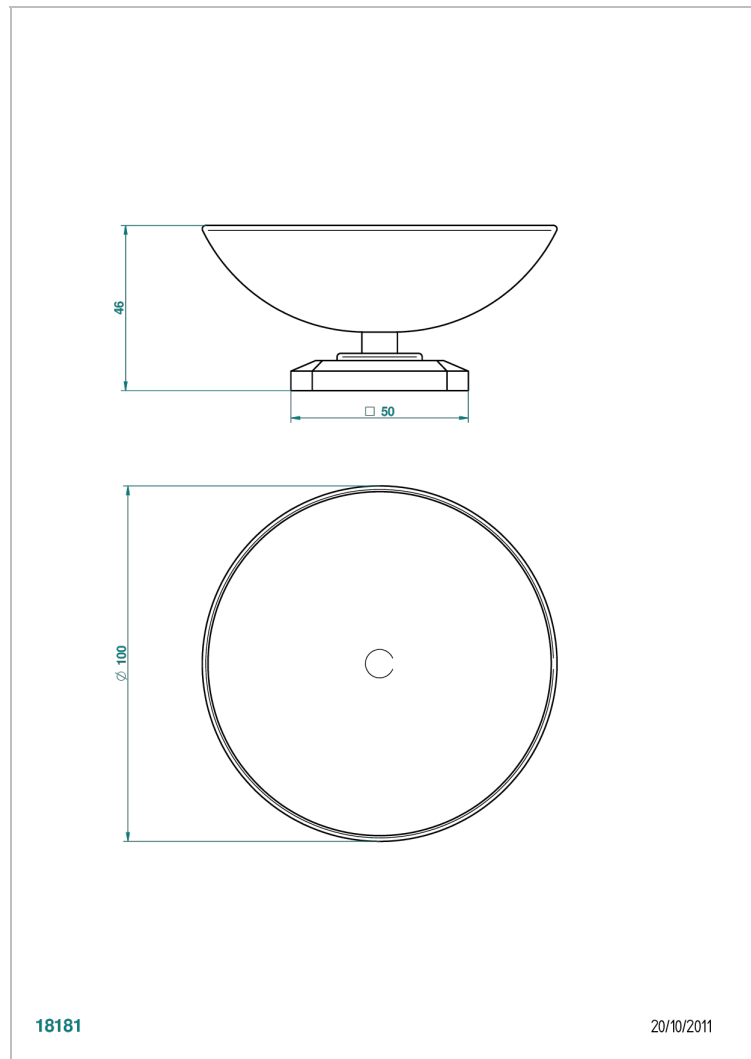

METROPOLIS CLEAR CRYSTAL

A2A-544

Soap dish, freestanding , 4" diameter

18181

20/10/2011

CHARACTERISTIC

- Métropolis Clear crystal
- Soap dish, freestanding , 4" diameter

AVAILABLE FINITIONS

Umber PVD - H66