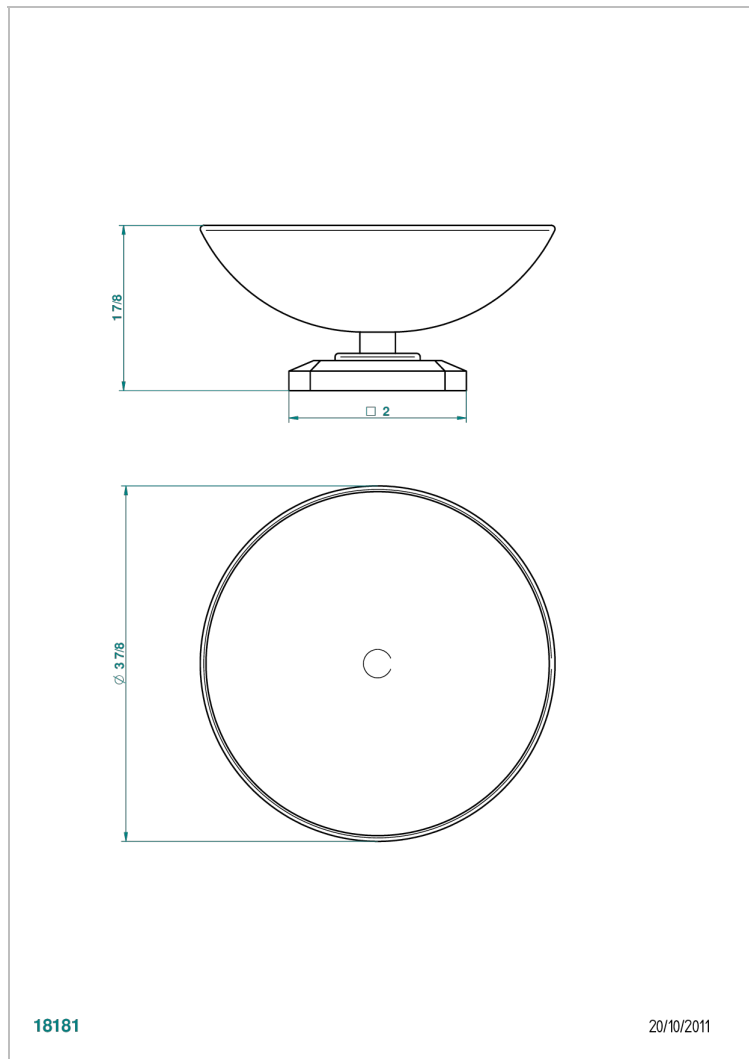

METROPOLIS CLEAR CRYSTAL

A2A-544

Soap dish, freestanding , 4" diameter

18181

20/10/2011

CHARACTERISTIC

- Métropolis Clear crystal
- Soap dish, freestanding , 4" diameter

AVAILABLE FINITIONS

Umber PVD - H66