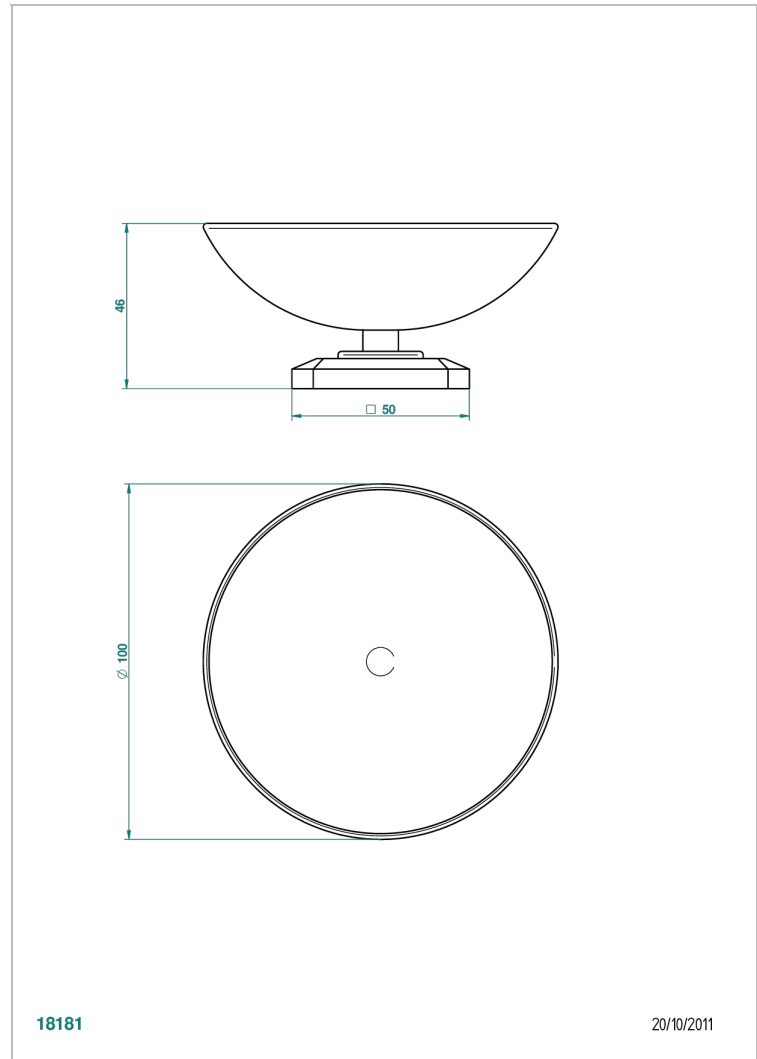

# METROPOLIS CLEAR CRYSTAL

A2A-544

Soap dish on stand, ø 100 mm

THG<sup>®</sup>  
PARIS

18181

20/10/2011

## CHARACTERISTIC

- Métropolis Clear crystal
- Soap dish on stand, ø 100 mm

## AVAILABLE FINITIONS

Antique nickel - H28  
Black ceram - D30  
Blush PVD - H62  
Brass color PVD - H49  
Brown bronze color PVD - F33  
Gold color PVD - H52

Graphite PVD - H64  
Matt Umber PVD - H67  
Matt blush PVD - H60  
Matt brass color PVD - H50  
Matt brown bronze color PVD - F34  
Matt chrome - C02