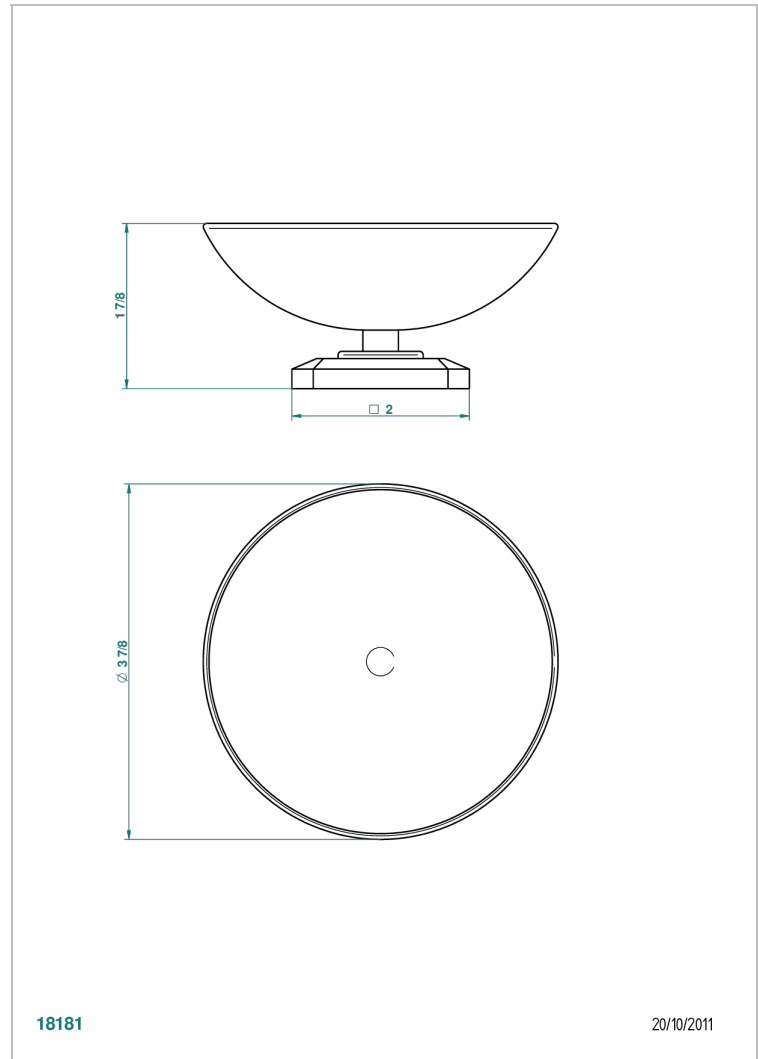

METROPOLIS CLEAR CRYSTAL

A2A-544

Soap dish on stand, ø 100 mm

THG[®]
PARIS

18181

20/10/2011

CHARACTERISTIC

- Métropolis Clear crystal
- Soap dish on stand, ø 100 mm

AVAILABLE FINITIONS

Antique nickel - H28
Black ceram - D30
Blush PVD - H62
Brass color PVD - H49
Brown bronze color PVD - F33
Gold color PVD - H52

Graphite PVD - H64
Matt Umber PVD - H67
Matt blush PVD - H60
Matt brass color PVD - H50
Matt brown bronze color PVD - F34
Matt chrome - C02